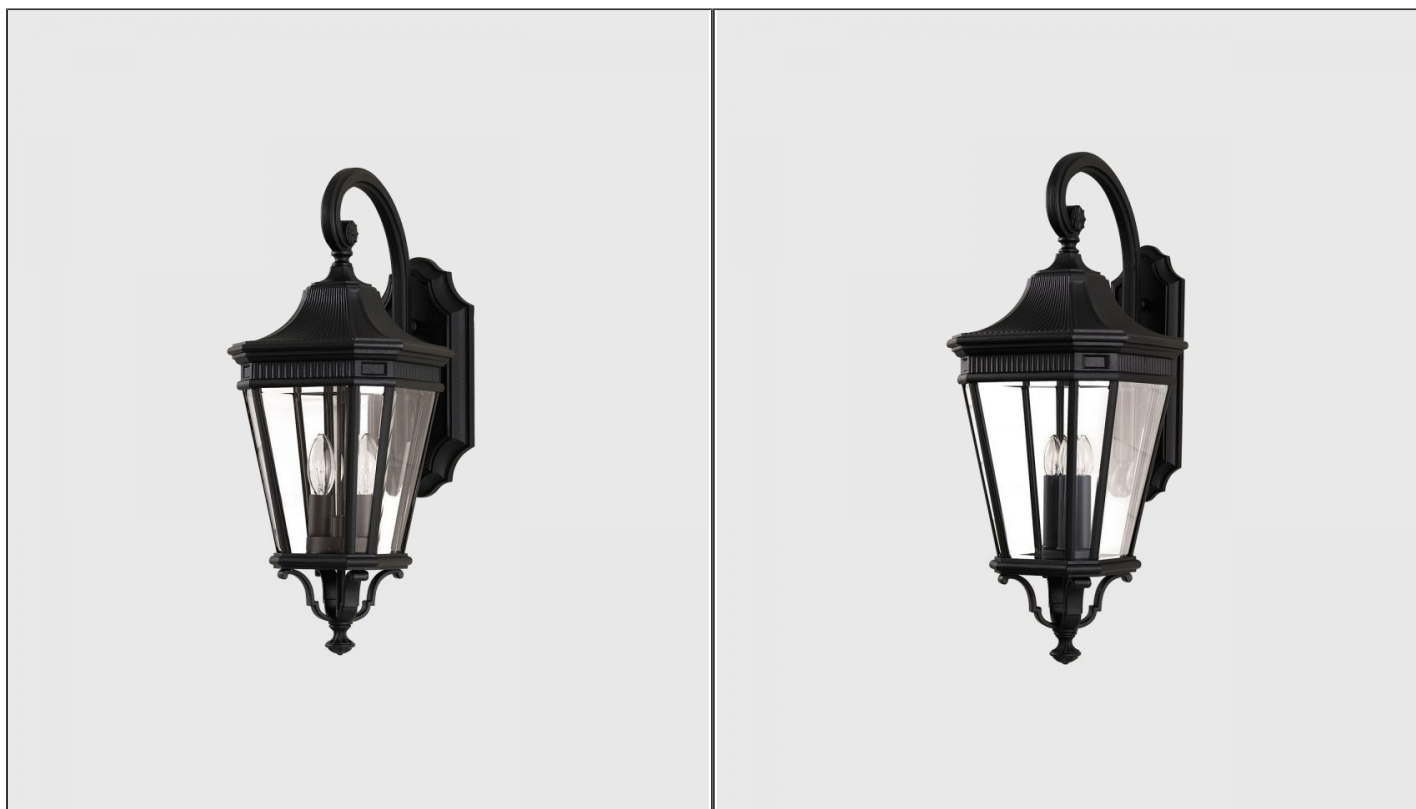

**Cotswold Lane Wall Light**

ELS.FE.COTSLN-W

**PRODUCT DETAILS**

<b>Dimensions</b>	N/A
<b>Application</b>	Outdoor
<b>Material</b>	Glass, Metal
<b>Finish</b>	Black, Clear
<b>Lamp</b>	See Description
<b>IP-Rating</b>	IP44
<b>Availability</b>	Upon Request