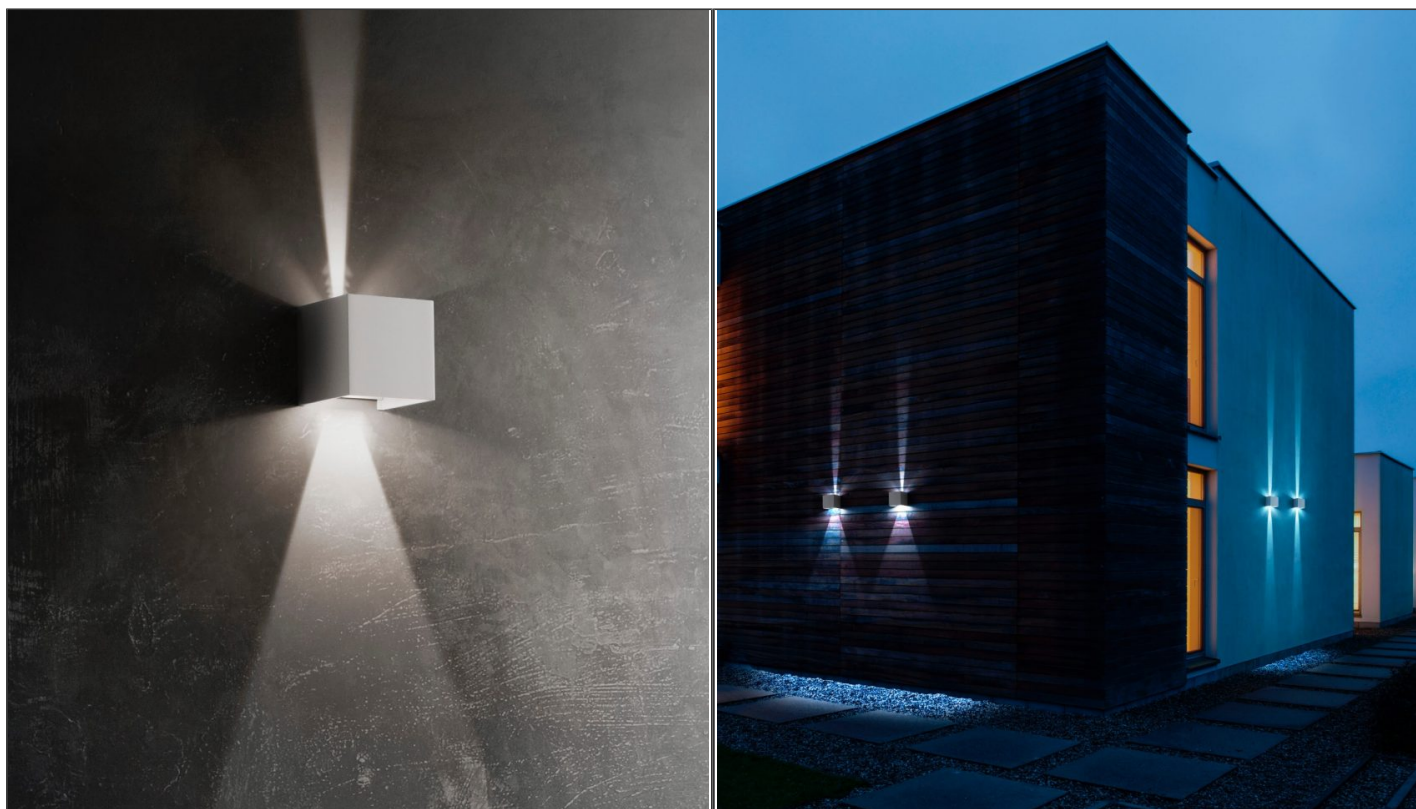

Cubetto Outdoor Wall Light

ZAF.CUBETTO OUTDOOR/W

PRODUCT DETAILS

Dimensions (cm)	H10 x W10 x D10
Application	Outdoor
Material	Metal
Lamp	LED 6W 3000K
IP-Rating	IP54
Availability	Upon Request

NOTES
