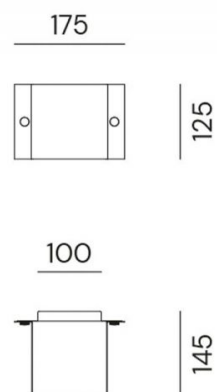

## Decori Mini Wall Light

IL.252.05.RR

### PRODUCT DETAILS

<b>Dimensions (cm)</b>	H12.5 x W17.5 x D14.5
<b>Application</b>	Outdoor
<b>Material</b>	Copper
<b>Finish</b>	Antique Copper
<b>Lamp</b>	G9 LED Max 5W
<b>IP-Rating</b>	IP54