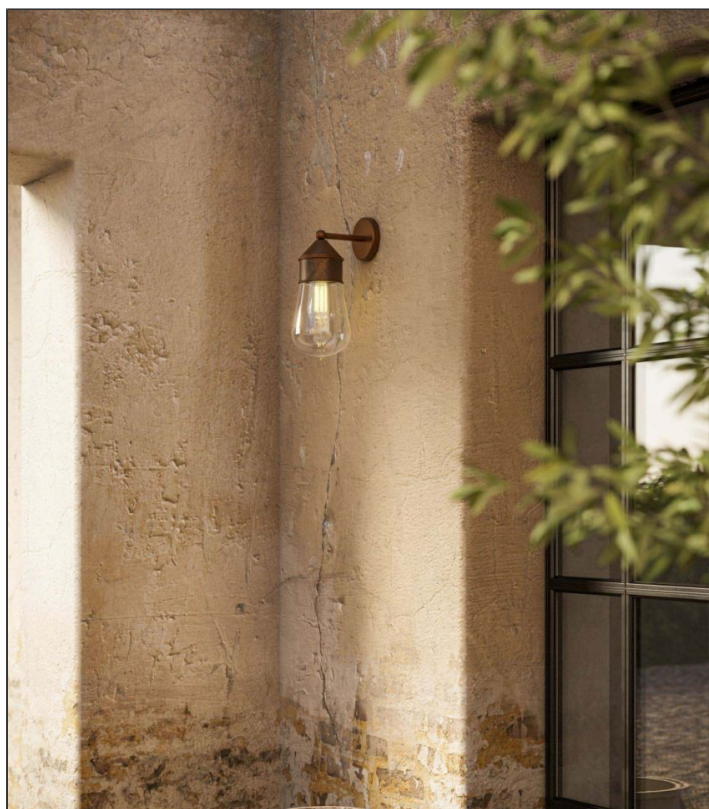

Drop Wall Light

IL.270.04.ORT

PRODUCT DETAILS

| | |
|------------------------|-------------------------------|
| Dimensions (cm) | H34 x Ø14 x D21 |
| Application | Interior, Outdoor |
| Material | Copper, Glass, Brass |
| Finish | Antique Brass, Antique Copper |
| Glass Finish | Transparent |
| Lamp | E27 Max 15W |
| IP-Rating | IP44 |