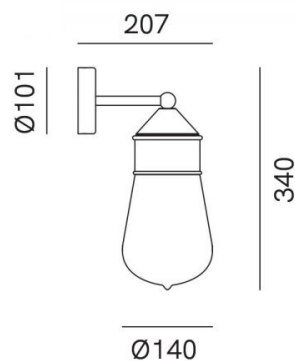

Drop Wall Light

IL.270.04.ORT

PRODUCT DETAILS

| | |
|------------------------|-------------------------------|
| Dimensions (cm) | H34 x Ø14 x D21 |
| Application | Interior, Outdoor |
| Material | Copper, Glass, Brass |
| Finish | Antique Brass, Antique Copper |
| Glass Finish | Transparent |
| Lamp | E27 Max 15W |
| IP-Rating | IP44 |