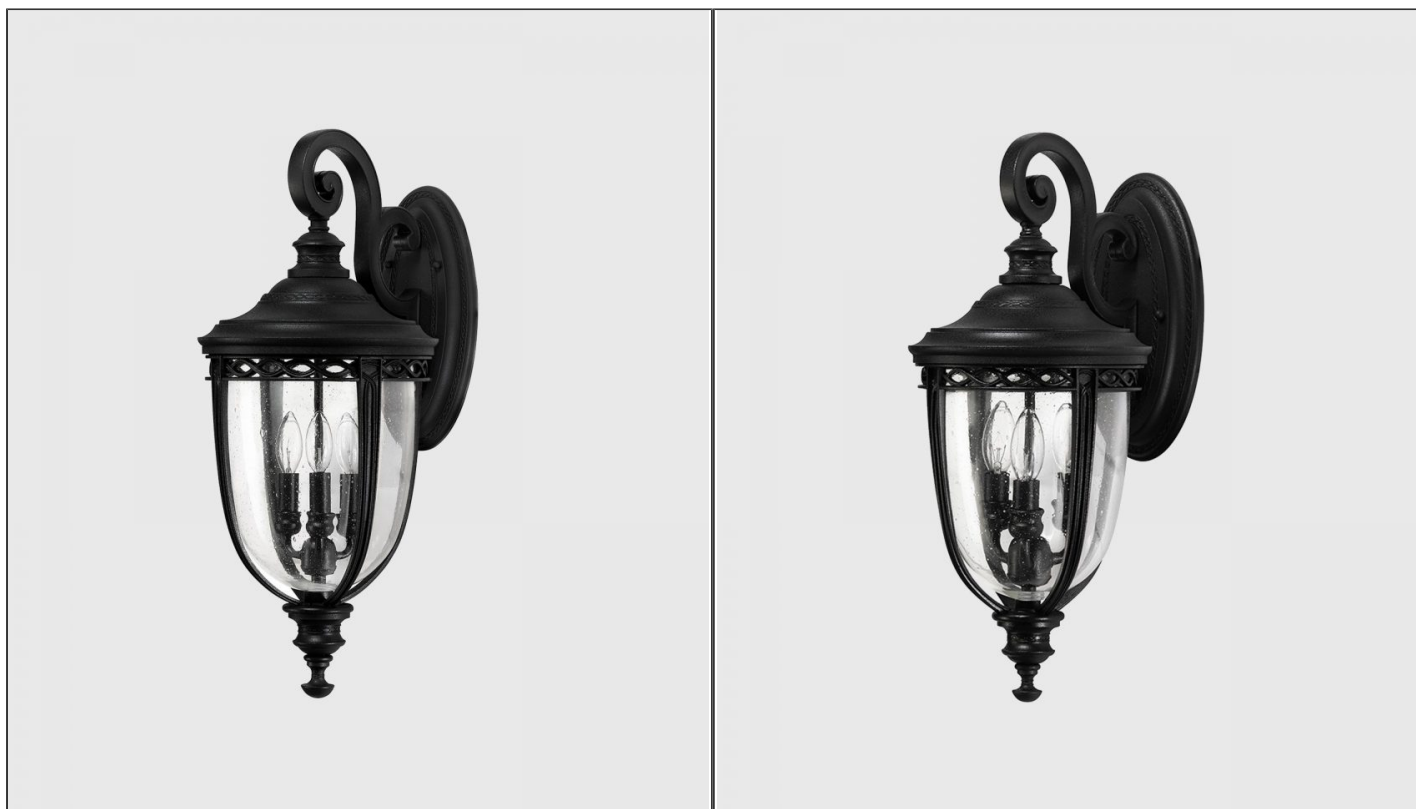

English Bridle Wall Light

ELS.FE-EB2-W

PRODUCT DETAILS

Dimensions	N/A
Application	Outdoor
Material	Glass, Metal
Lamp	See Description
IP-Rating	IP44
Availability	Upon Request

NOTES
