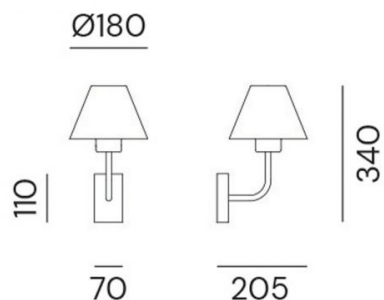

### PRODUCT DETAILS

<b>Dimensions (cm)</b>	H34 x W18 x D20.5
<b>Application</b>	Outdoor
<b>Material</b>	Copper, Brass
<b>Finish</b>	Pre Aged
<b>Lamp</b>	G9 Max 48W
<b>IP-Rating</b>	IP54
<b>Availability</b>	Upon Request