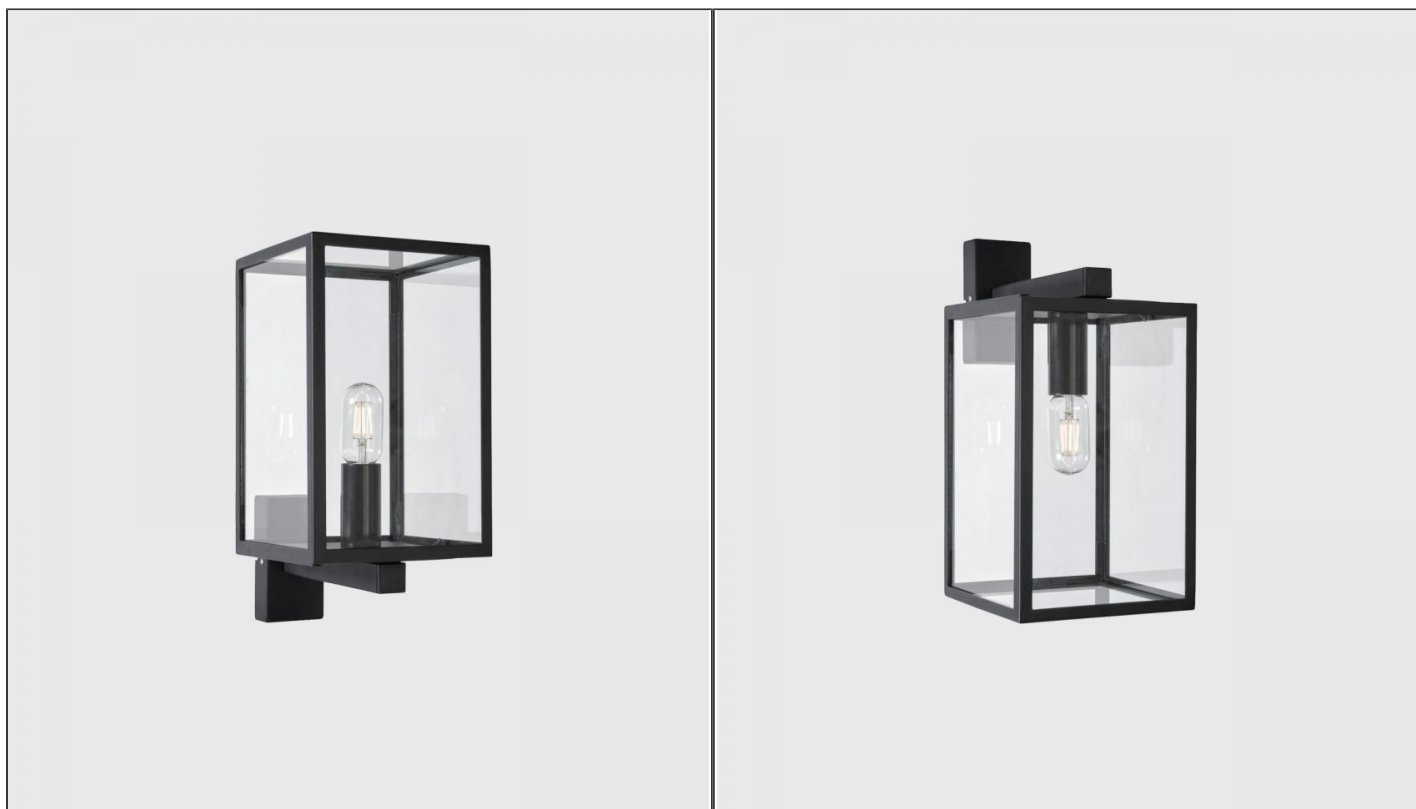

Lofoten Arm Wall Light

NLYS.LOFOTEN ARM/W

PRODUCT DETAILS

Dimensions	N/A
Application	Outdoor
Material	Glass, Steel
Finish	Black
Diffuser Finish	Clear
Lamp	E27 Max 57W
IP-Rating	IP44
Availability	Upon Request