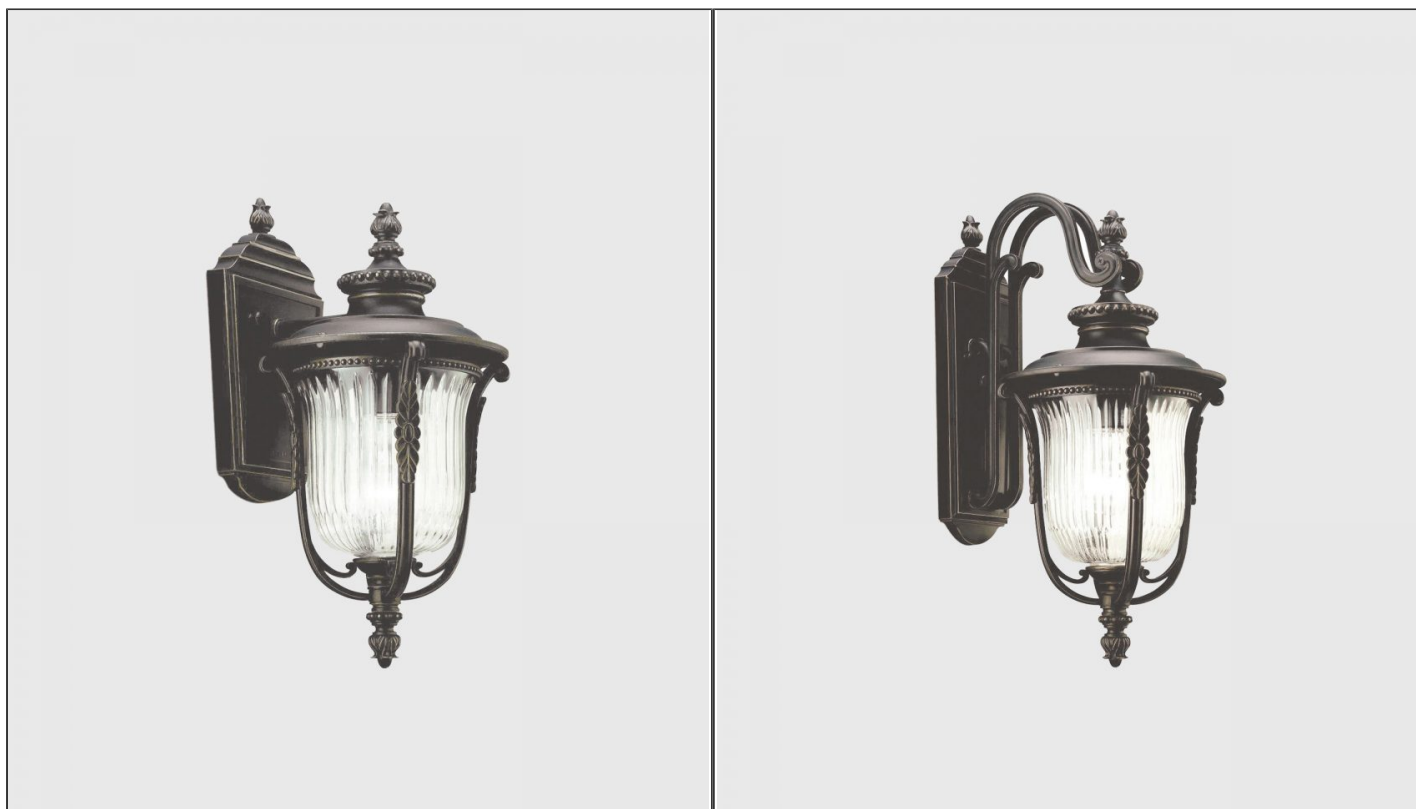

**Luverne Wall Light**

ELS.KL/LUVERNE2/W

**PRODUCT DETAILS**

<b>Dimensions</b>	N/A
<b>Application</b>	Outdoor
<b>Material</b>	Glass, Metal
<b>Finish</b>	Clear Ribbed, Oil Rubbed Bronze
<b>Lamp</b>	E27 Max 100W
<b>IP-Rating</b>	IP44
<b>Availability</b>	Upon Request