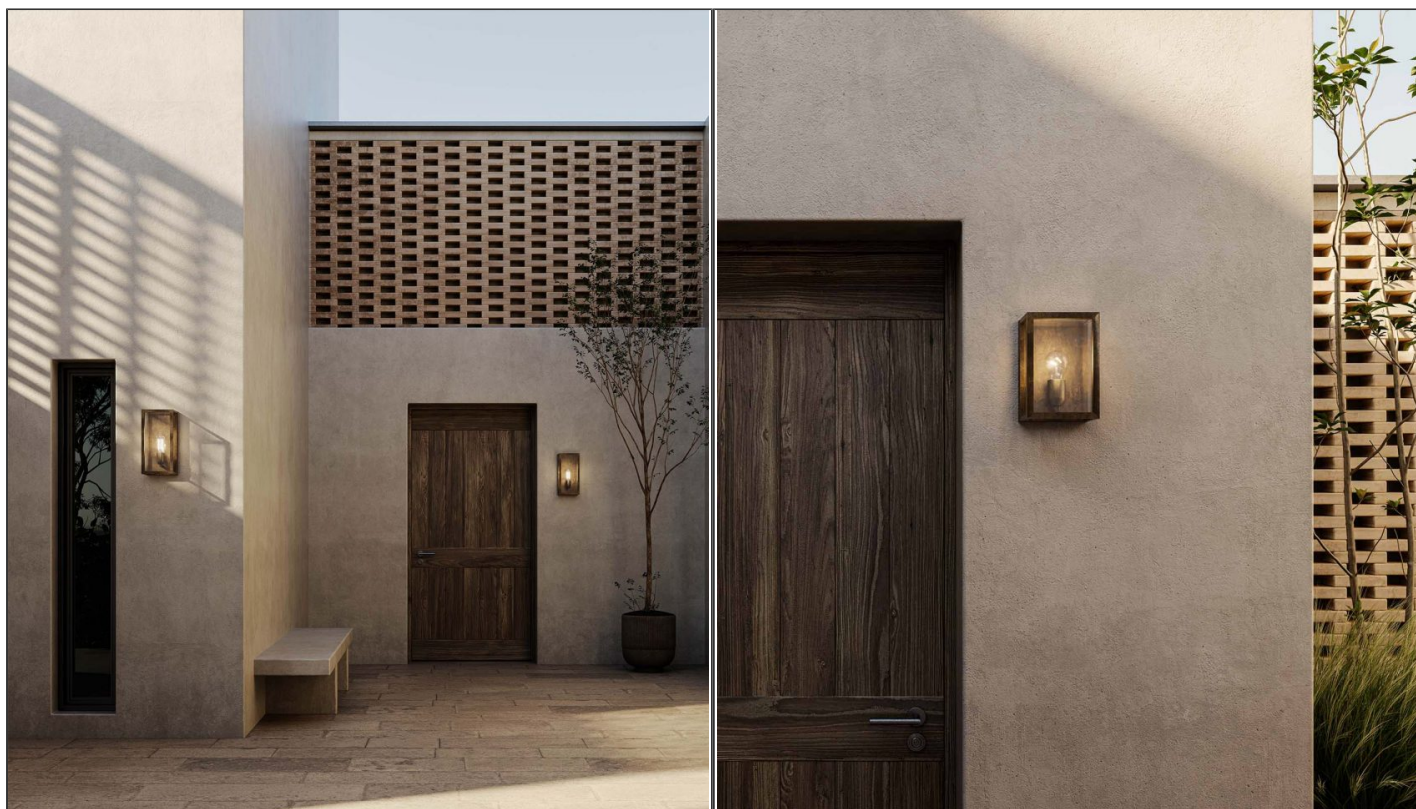

Quadro Wall Light

IL.QUADRO/W

PRODUCT DETAILS

Dimensions	N/A
Application	Outdoor
Material	Glass, Brass
Finish	Clear, Pre Aged
Lamp	See Description
IP-Rating	IP55
Availability	Upon Request

NOTES
