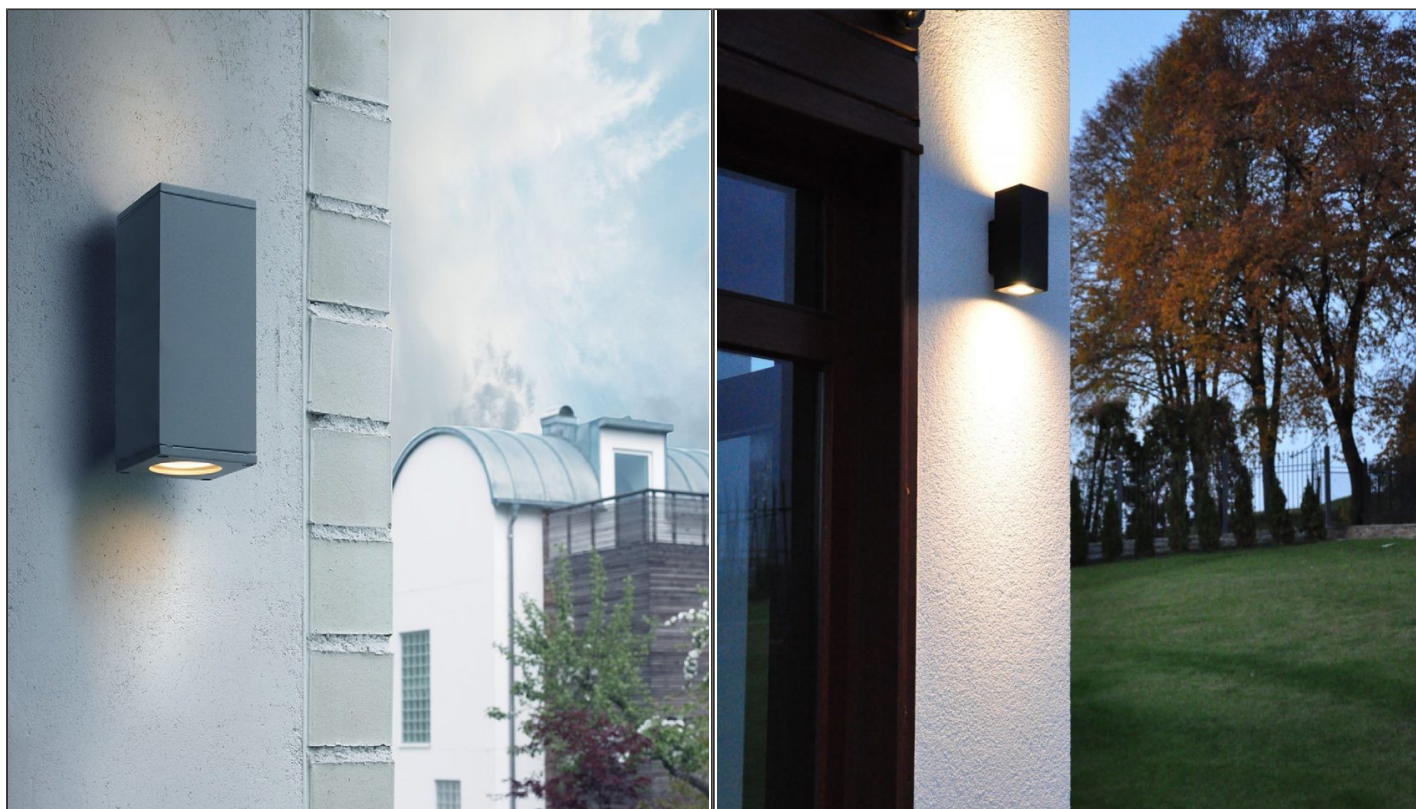

### Sandvik Wall Light

NLYS.SANDVIK/W

#### PRODUCT DETAILS

<b>Dimensions</b>	N/A
<b>Application</b>	Outdoor
<b>Material</b>	Tempered Glass, Aluminium
<b>Lamp</b>	GU10 Max 25W*
<b>IP-Rating</b>	IP65
<b>Availability</b>	Upon Request