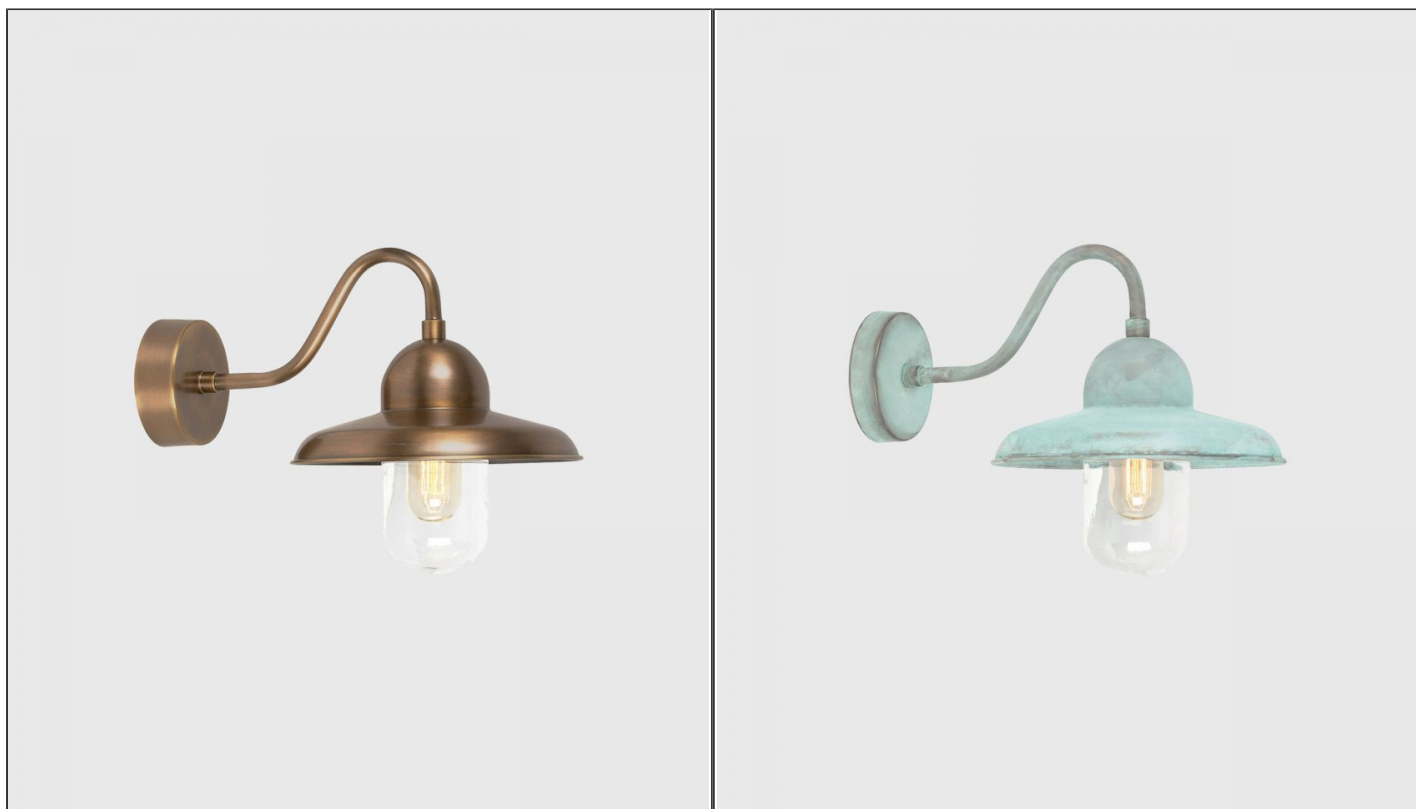

**Somerton Wall Light**

ELS.SOMERTON-W

**PRODUCT DETAILS**

<b>Dimensions (cm)</b>	H25 x W24 x D37
<b>Application</b>	Outdoor
<b>Material</b>	Glass, Brass
<b>Lamp</b>	E27 Max 100W
<b>IP-Rating</b>	IP44
<b>Availability</b>	Upon Request