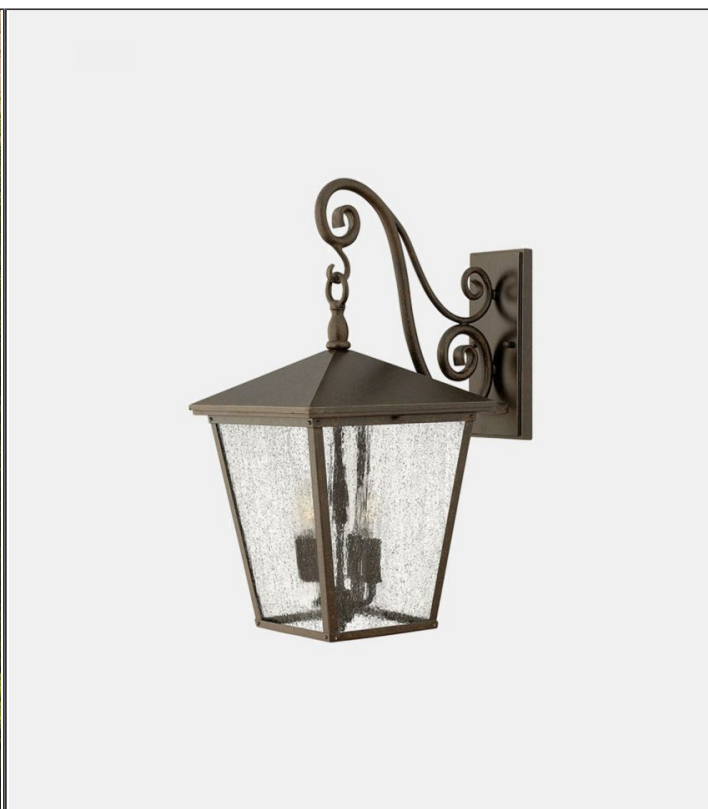

## Trellis Wall Light

ELS.HK-TRELLIS2-W

### PRODUCT DETAILS

<b>Dimensions</b>	N/A
<b>Application</b>	Outdoor
<b>Material</b>	Glass, Metal
<b>Finish</b>	Clear Seedy, Regency Bronze
<b>Lamp</b>	See Description
<b>IP-Rating</b>	IP44
<b>Availability</b>	Upon Request