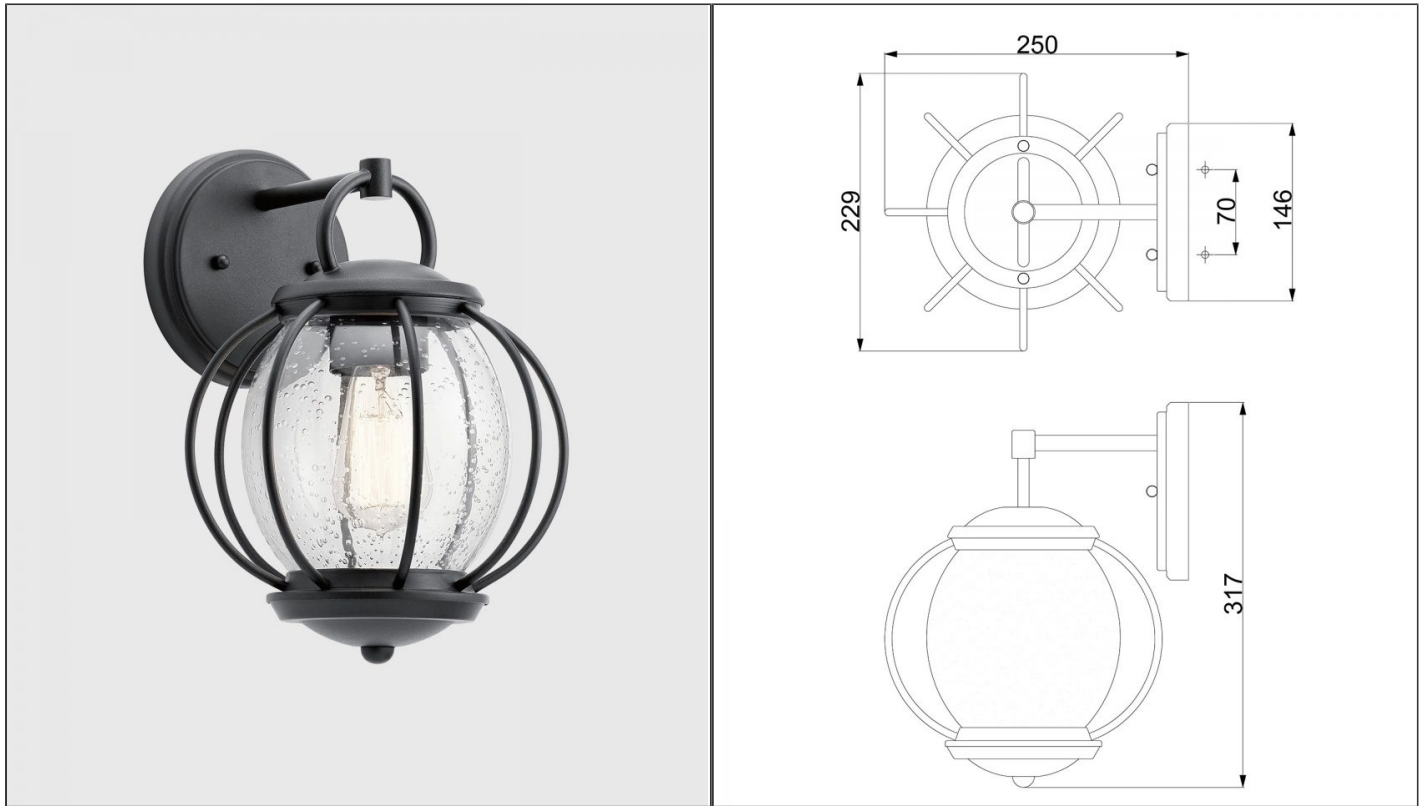

**Vandalia Wall Light**

ELS.KL-VANDALIA2-S

**PRODUCT DETAILS**

<b>Dimensions (cm)</b>	H31 x W23 x D25
<b>Application</b>	Outdoor
<b>Material</b>	Glass, Metal
<b>Finish</b>	Clear Seedy, Textured Black
<b>Lamp</b>	E27 Max 60W
<b>IP-Rating</b>	IP44
<b>Availability</b>	Upon Request