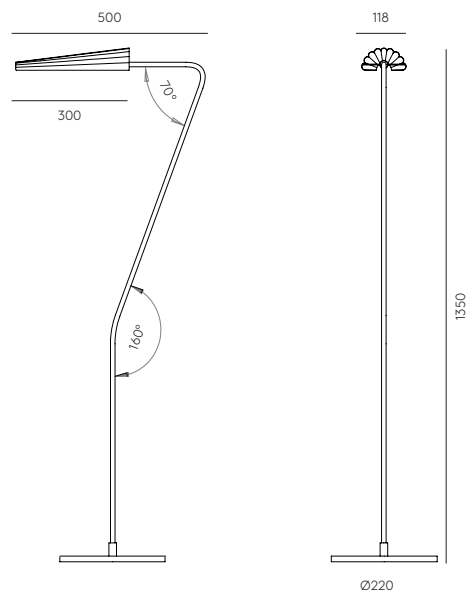

BION

Floor lamp

P1306

Designed by Pepe Fornás

DESCRIPTION

FINISHINGS
Steel/Marble

MATERIALES
Metal / Mármol

FINISHINGS
Body:
Matt black
Aged gold

ACABADOS
Cuerpo:
Negro mate
Oro envejecido

Shade:
Matt black
Matt white

Tulipa:
Negro mate
Blanco mate

Marble:
Black

Mármol:
Negro

SPECIFICATIONS
G9 LED 5W 2700K
Dimmable (Included)
Possibility to add
dimmer on cable
220-240 V, 50/60 Hz
IP20, Class II

ESPECIFICACIONES
G9 LED 5W 2700K
Regulable (Incluida)
Posibilidad de añadir
regulación en cable
220-240 V, 50/60 Hz
IP20, Clase II

TECHNICAL