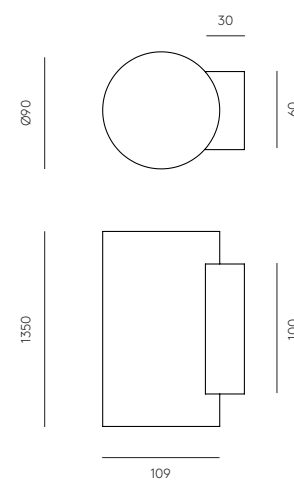

CALP

Designed by AC Studio

A1168

Wall lamp

DESCRIPTION

FINISHINGS

Ceramics

MATERIALES

Cerámica

FINISHINGS

Ceramics:

See colour palette

ACABADOS

Cerámica:

Consultar paleta de colores

SPECIFICATIONS

G9 Led Bulbs 5W - 3000K

(Included)

220-240V, 50/60Hz

IP20, Class I

ESPECIFICACIONES

G9 Bombillas Led 5W - 3000K

(Incluida)

220-240 V, 50/60 Hz

IP20, Clase I

ENERGY LABEL

A++

ETIQUETA ENERGÉTICA

A++

TECHNICAL