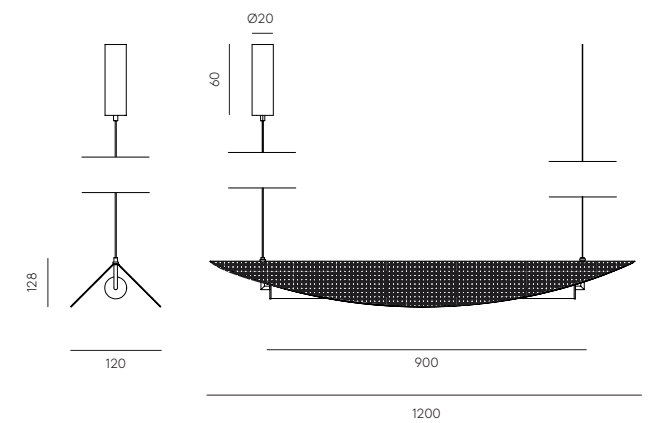

TUYA

Designed by JF Sevilla

C1308

Pendant lamp

DESCRIPTION

FINISHINGS
Rattan / Steel / Acrylic

FINISHINGS
Rattan: Black
Metal: Antique Gold
Acrylic: Opal

SPECIFICATIONS
LED strip 20W - 2700K
Dimmable
24V, 50/60Hz
IP20, Class I

MATERIALES
Rattan / Acero / Acrílico

ACABADOS
Rattan: Negro
Metal: Oro envejecido
Acrílico: Opal

ESPECIFICACIONES
Tira LED 20W - 2700K
Regulable
24 V, 50/60 Hz
IP20, Clase I

TECHNICAL