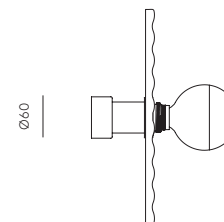

TECHNICAL

Ø250 Ø350

50 100 150 200 250

GHABAN

Designed by JF Sevilla

GHABAN

Wall lamp

A1053 + R1086/1086