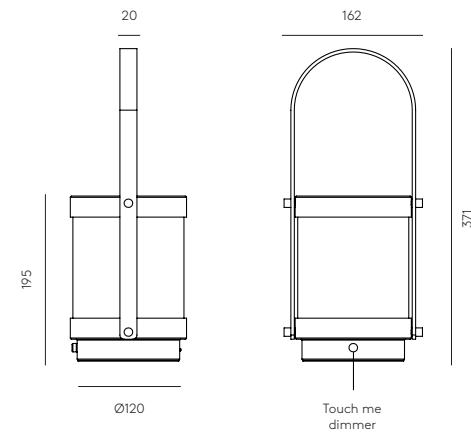

BALLY

Designed by AC Studio

S1305

Table lamp

DESCRIPTION

FINISHINGS
Glass/ Steel /
Synthetic leather

MATERIALES
Vidrio / Metal /
Cuero Sintético

FINISHINGS

Steel:
Matt black
Matt Brass
Glass:
curly transparent
Synthetic leather:
Brown

ACABADOS

Metal:
Negro Mate
Oro envejecido
Vidrio:
Transparente rizado
Cuero Sintético:
Marrón

SPECIFICATIONS

Dimmable Led Chip (Included)
5W, 3000K
5V/A 9600mAh battery
50/60Hz
IP20 - Class III
Touch me - Dimmable
Portable and rechargeable
Charger and cable included

ESPECIFICACIONES

Chip Led regulable (Incluido)
5W, 3000K
5V/A Bateria 9600mAh
50/60 Hz
IP20 - Clase III
Touch me - Regulable
Portatil y recargable
Cargador y cable incluido

TECHNICAL