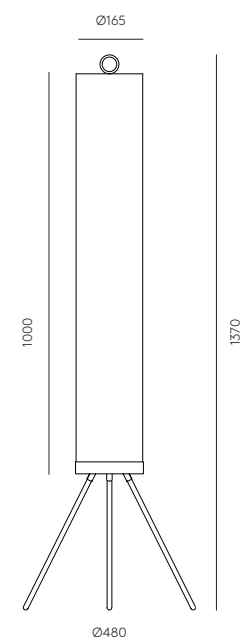

NOOI

Designed by Pepe Fornas

P1276

Floor lamp

DESCRIPTION

FINISHINGS

Linen / Steel / Acrylic

MATERIALES

Lino / Metal / Acrílico

FINISHINGS

Cream Linen
textile lampshade
Steel: Matt Black
Acrylic: Opal

ACABADOS

Pantalla textil Lino Crema
Acero: Negro mate
Acrylic: Opal

SPECIFICATIONS

T8 14W - 3000K
Dimmer on cable
24V, 50/60Hz
IP20, Class II

ESPECIFICACIONES

T8 14W - 3000K
Regulador en cable
24 V, 50/60 Hz
IP20, Clase II

TECHNICAL