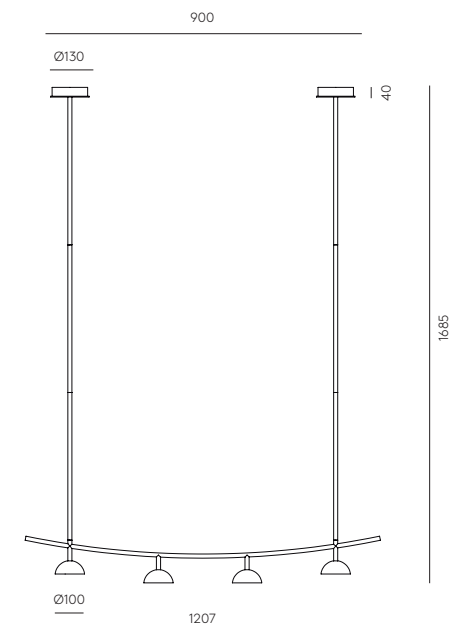

TANA

Pendant lamp

C1309-4

Designed by JF Sevilla

DESCRIPTION

FINISHINGS
Steel

FINISHINGS
Steel:
Matt black

SPECIFICATIONS
4xChip LED 4W - 2700K
(Incluida)
Dimmer Dali-Push driver
220-240V - 24V - 50/60 Hz
IP20 - Class I

MATERIALES
Metal

ACABADOS
Metal:
Negro mate

ESPECIFICACIONES
4xChip LED 4W - 2700K
(Incluida)
Regulador por Dali-Push
220-240V - 24V - 50/60 Hz
IP20 - Clase I

TECHNICAL