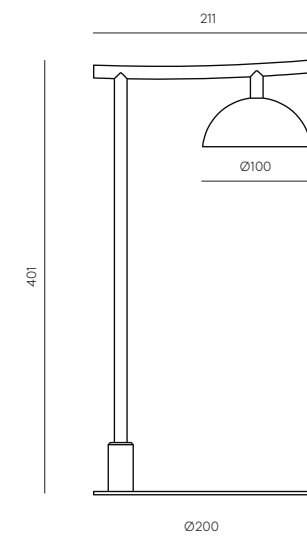

TANA

Table lamp

S1309

Designed by JF Sevilla

DESCRIPTION

FINISHINGS
Steel

MATERIALES
Metal

FINISHINGS
Steel:
Matt black

ACABADOS
Metal:
Negro mate

SPECIFICATIONS

Chip LED 4W - 2700K
(Incluida)
Dimmer on cable
220-240V - 24V - 50/60 Hz
IP20 - Class I

ESPECIFICACIONES

Chip LED 4W - 2700K
(Incluida)
Regulador en cable
220-240V - 24V - 50/60 Hz
IP20 - Clase I

TECHNICAL