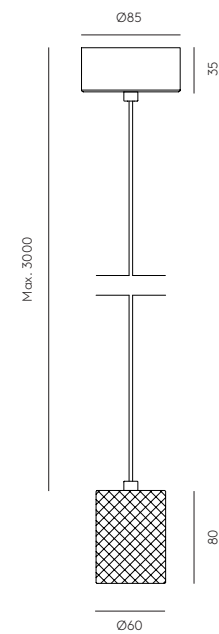

TERA

Designed by AC Studio

C1260

Table lamp

DESCRIPTION

FINISHINGS
Steel

MATERIALES
Metal

FINISHINGS
Body:
Matte Brass
Matt black
Blued

ACABADOS
Cuerpo:
Latón Mate
Negro Mate
Pavonado

SPECIFICATIONS

LED chip 8W - 3000K
Dimmable by DALI/PUSH
220-240V - 24V - 50/60Hz
IP20 - Class I

ESPECIFICACIONES

Chip LED 8W - 3000K
Regulable por DALI/PUSH
220-240V - 24V - 50/60 Hz
IP20 - Clase I

TECHNICAL