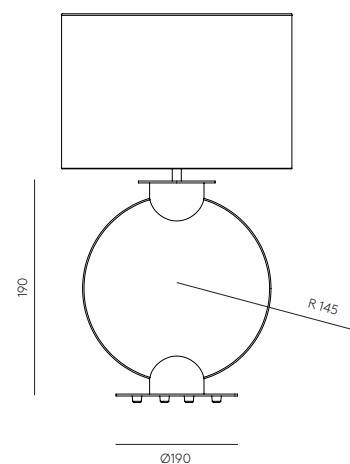

TILLA

Designed by Agus Gascón

NAC 128

Table lamp

DESCRIPTION

FINISHINGS
Steel / Glass

FINISHINGS
Steel:
Matt black
Matt white
Matt Brass
Bright gold
Chrome

Glass:
See colour palette

MATERIALES
Acero / Vidrio

ACABADOS
Metal:
Negro Mate
Blanco Mate
Latón Mate
Oro Brillo
Cromo

Vidrio:
Ver paleta de colores

SPECIFICATIONS

E27 max. 60W Max.
(Not included)
220-240V, 50/60Hz
IP20, Class II
Shade (Not included)
Dimmer option

ESPECIFICACIONES

E27 max. 60W Max.
(No incluida)
220-240V, 50/60 Hz
IP20, Clase II
PANTALLA(No incluida)
Posibilidad regulación

TECHNICAL