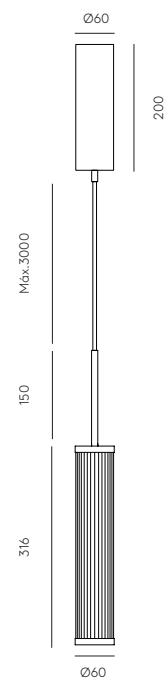

ISON

Pendant lamp

C1298

Designed by Pepe Fornas

DESCRIPTION

FINISHINGS
Steel

MATERIALES
Acero

FINISHINGS
Matt black
Matt gold

ACABADOS
Negro mate
Oro mate

SPECIFICATIONS

Integrated LED stripe
8W - 3000K
Dimmable by TRIAC
220-240V - 24V - 50/60Hz
IP20 - Class I

ESPECIFICACIONES

Tira LED integrada
8W - 3000K
Regulable por TRIAC
220-240V - 24V - 50/60 Hz
IP20 - Clase I

TECHNICAL