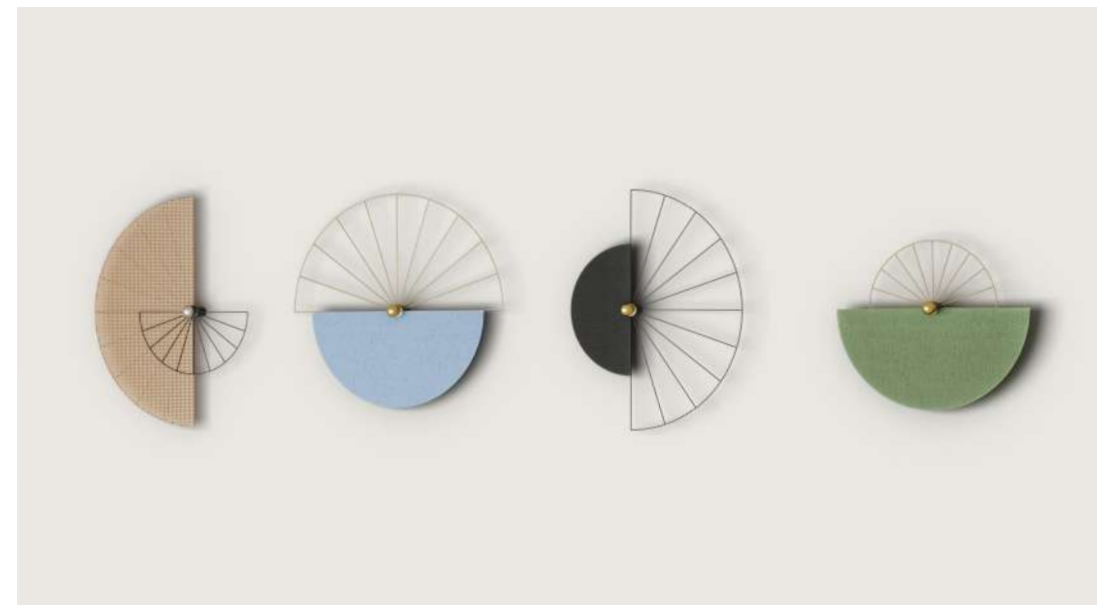

DESCRIPTION

FINISHINGS
Steel / Fabric / Rattan

FINISHINGS

Metal:
Glitter Gold
Chrome
White
Black

Fabric:
Check color palette

Rattan:
Natural
Black

SPECIFICATIONS

E27 Max. 60W (Not included)
220-240V, 50/60Hz
IP20, Class I

MATERIALES
Acero / Textil / Ratán

ACABADOS

Metal:
Oro Brillo
Cromo
Blanco
Negro

Textil:
Consultar paleta de colores

Ratón:
Natural
Negro

ESPECIFICACIONES

E27 Max. 60W (No incluida)
220-240 V, 50/60 Hz
IP20, Clase I

TECHNICAL