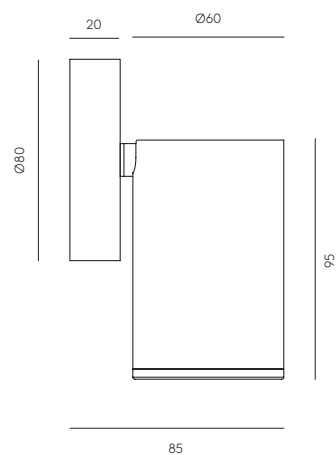

NOON

Spot lamp

T1278

Designed by AC Studio

DESCRIPTION

FINISHINGS
Steel

MATERIALES
Acero

FINISHINGS
Blued
Matt black

ACABADOS
Pavonado
Negro mate

SPECIFICATIONS
GU10 5W - 3000K (Incluida)
Dimmable by Triac
220-240V, 50/60Hz
IP20, Class I

ESPECIFICACIONES
GU10 5W - 3000K (Incluida)
Regulable por Triac
220-240 V, 50/60 Hz
IP20, Clase I

ENERGY LABEL
A++

ETIQUETA ENERGÉTICA
A++

TECHNICAL