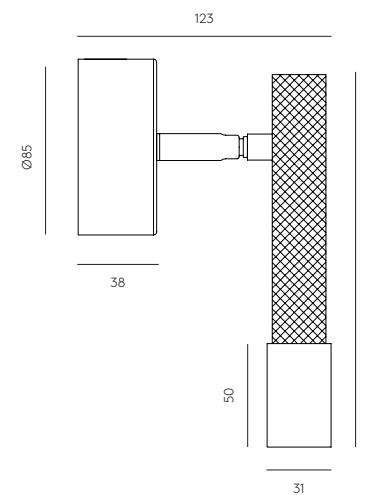

YCRO

Spot lamp

T1297

Designed by JF Sevilla

DESCRIPTION

FINISHINGS
Steel

MATERIALES
Acero

FINISHINGS
Matt black & Matt gold
Matt Black

ACABADOS
Negro mate y oro mate
Negro mate

SPECIFICATIONS
Integrated LED chip
8W - 3000K
Dimmable by DALI/PUSH
220-240V - 24V - 50/60Hz
IP20 - Class I

ESPECIFICACIONES
Chip LED integrado
8W - 3000K
Regulable por DALI/PUSH
220-240V - 24V - 50/60 Hz
IP20 - Clase I

TECHNICAL