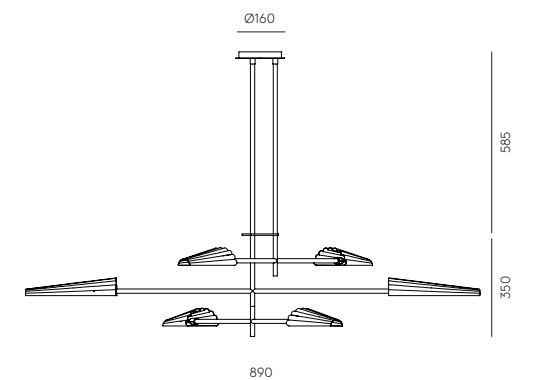

BION

Pendant lamp

C1306-6

Designed by Pepe Fornás

DESCRIPTION

FINISHINGS
Steel

FINISHINGS
Body:
Matt black
Aged gold

Shade:
Matt black
Matt white

SPECIFICATIONS
6xG9 LED 5W 2700K
Dimmable (Included)
Possibility to dimmer with
Dali-Push driver
220-240 V, 50/60 Hz
IP20, Class II

MATERIALES
Metal

ACABADOS
Cuerpo:
Negro mate
Oro envejecido

Tulipa:
Negro mate
Blanco mate

ESPECIFICACIONES
6xG9 LED 5W 2700K
Regulable (Incluida)
Posibilidad de
regulación por Dali-Push
220-240 V, 50/60 Hz
IP20, Clase II

TECHNICAL