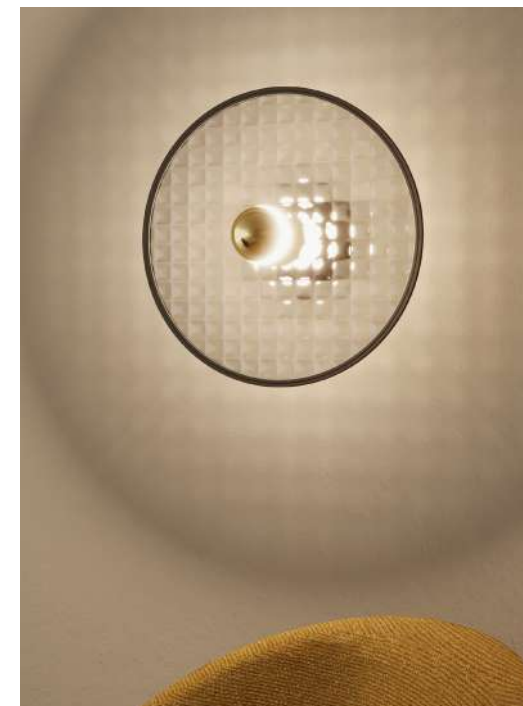

ESPECIFICACIONES

E27 Max. 60W (No incluida)
220-240 V, 50/60 Hz
IP20, Clase I