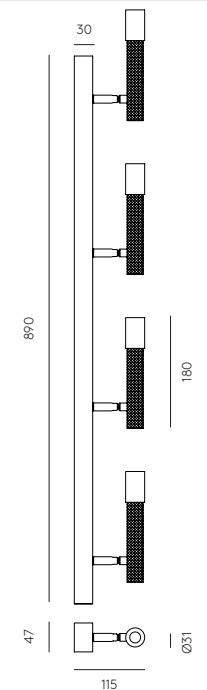

YCRO

Spot lamp

T1297

Designed by JF Sevilla

DESCRIPTION

FINISHINGS
Steel

FINISHINGS
Matt black & Matt gold
Matt Black

SPECIFICATIONS
4 x Integrated LED chip
8W - 3000K
Dimmable by DALI/PUSH
220-240V - 24V - 50/60Hz
IP20 - Class I

MATERIALES
Acero

ACABADOS
Negro mate y oro mate
Negro mate

ESPECIFICACIONES
4 x Chip LED integrado
8W - 3000K
Regulable por DALI/PUSH
220-240V - 24V - 50/60 Hz
IP20 - Clase I

TECHNICAL