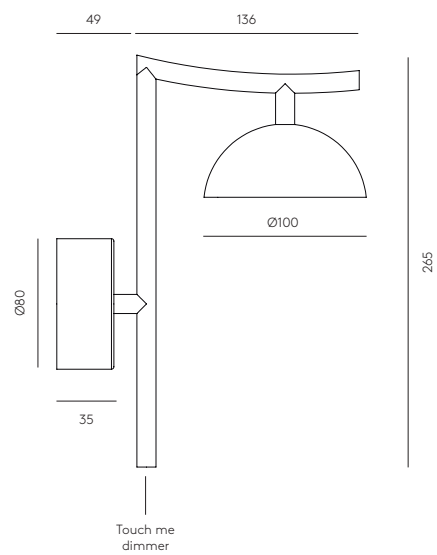

TANA

Wall lamp

A1309

Designed by JF Sevilla

DESCRIPTION

FINISHINGS
Steel

MATERIALES
Metal

FINISHINGS
Steel:
Matt black

ACABADOS
Metal:
Negro mate

SPECIFICATIONS

Chip LED 4W - 2700K
(Included)
Touch me
Dimmer Dali-Push driver
220-240V - 24V - 50/60 Hz
IP20 - Class I

ESPECIFICACIONES

Chip LED 4W - 2700K
(Incluida)
Touch me
Regulador por Dali-Push
220-240V - 24V - 50/60 Hz
IP20 - Clase I

TECHNICAL