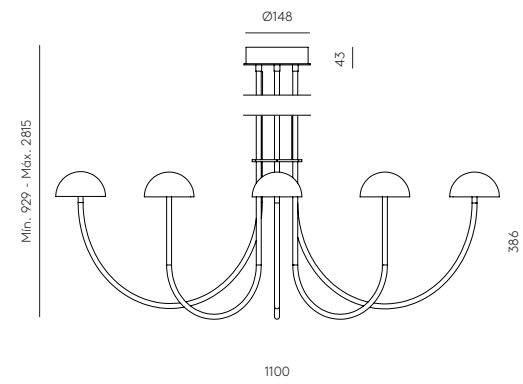

ESPECIFICACIONES
6 x Placa LED 9W - 2700K
Regulador por Dali-Push
24 V, 50/60 Hz
IP20, Clase II

TECHNICAL

DUSSA

Wall lamp

A1307

Designed by Pepe Fornás

DESCRIPTION

FINISHINGS
Steel/Marble