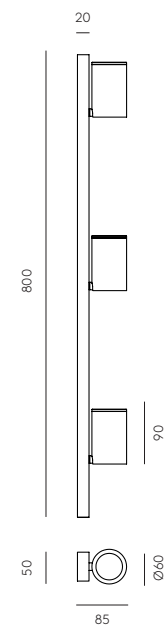

NOON

Spot lamp

T1278-3

Designed by AC Studio

DESCRIPTION

FINISHINGS
Steel

FINISHINGS
Blued
Matt black

SPECIFICATIONS
3 x GU10 5W - 3000K
(Included)
Dimmable by Triac
220-240V, 50/60Hz
IP20, Class I

MATERIALES
Acero

ACABADOS
Pavonado
Negro mate

ESPECIFICACIONES
3 x GU10 5W - 3000K
(Incluida)
Regulable por Triac
220-240 V, 50/60 Hz
IP20, Clase I