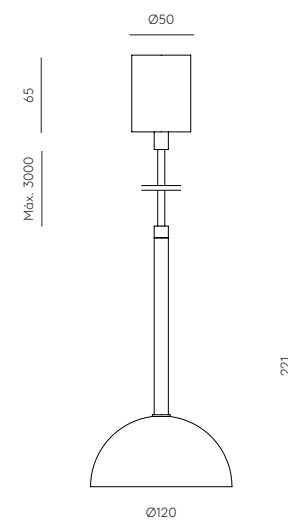

DUSSA

Pendant lamp

C1307

Designed by Pepe Fornás

DESCRIPTION

FINISHINGS
Steel/Marble

MATERIALES
Metal / Mármol

FINISHINGS
Steel:
Matt black
Matt Brass

ACABADOS
Metal:
Negro mate
Oro envejecido

Marble:
Black
White
Travertine

Mármol:
Negro
Blanco
Travertino

SPECIFICATIONS

Led Plate 9W 2700K
Dimmer Dali-Push driver
24 V, 50/60 Hz
IP20 - Class II

ESPECIFICACIONES

Placa LED 9W - 2700K
Regulador por Dali-Push
24 V, 50/60 Hz
IP20, Clase II

TECHNICAL