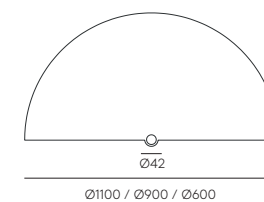

GHABAN

Wall lamp

A1053 + R1086/1086

Designed by JF Sevilla

DESCRIPTION

FINISHINGS
Steel / Fabric / Rattan

FINISHINGS

Metal:
Glitter Gold
Chrome
White
Black

Fabric:
Check color palette

Rattan:
Natural
Black

SPECIFICATIONS

E27 Max. 60W (Not included)
220-240V, 50/60Hz
IP20, Class I

MATERIALES
Acero / Textil / Ratán

ACABADOS

Metal:
Oro Brillo
Cromo
Blanco
Negro

Textil:
Consultar paleta de colores

Ratón:
Natural
Negro

ESPECIFICACIONES

E27 Max. 60W (No incluida)
220-240 V, 50/60 Hz
IP20, Clase I

TECHNICAL