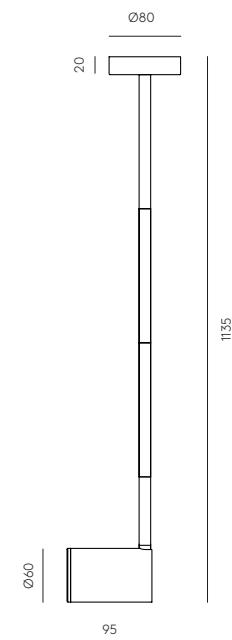

ENERGY LABEL
A++

ETIQUETA ENERGÉTICA
A++

TECHNICAL

NOON

Spot lamp

T1278-3

Designed by AC Studio

DESCRIPTION