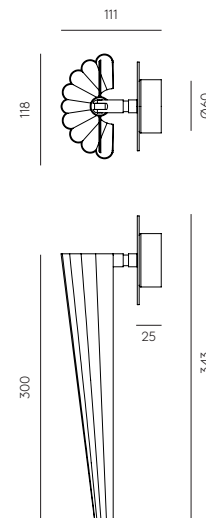

BION

Wall lamp

A1306

Designed by Pepe Fornás

DESCRIPTION

FINISHINGS
Steel/Marble

MATERIALES
Metal / Mármol

FINISHINGS
Body:
Matt black
Matt Brass

ACABADOS
Cuerpo:
Negro mate
Oro envejecido

Shade:
Matt black
Matt white

Tulipa:
Negro mate
Blanco mate

SPECIFICATIONS
G9 LED 5W 2700K
Dimmable (Included)
Possibility to add dimmer
220-240 V, 50/60 Hz
IP20, Class I

ESPECIFICACIONES
G9 LED 5W 2700K
Regulable (Incluida)
Posibilidad regulación
220-240 V, 50/60 Hz
IP20, Clase I

TECHNICAL