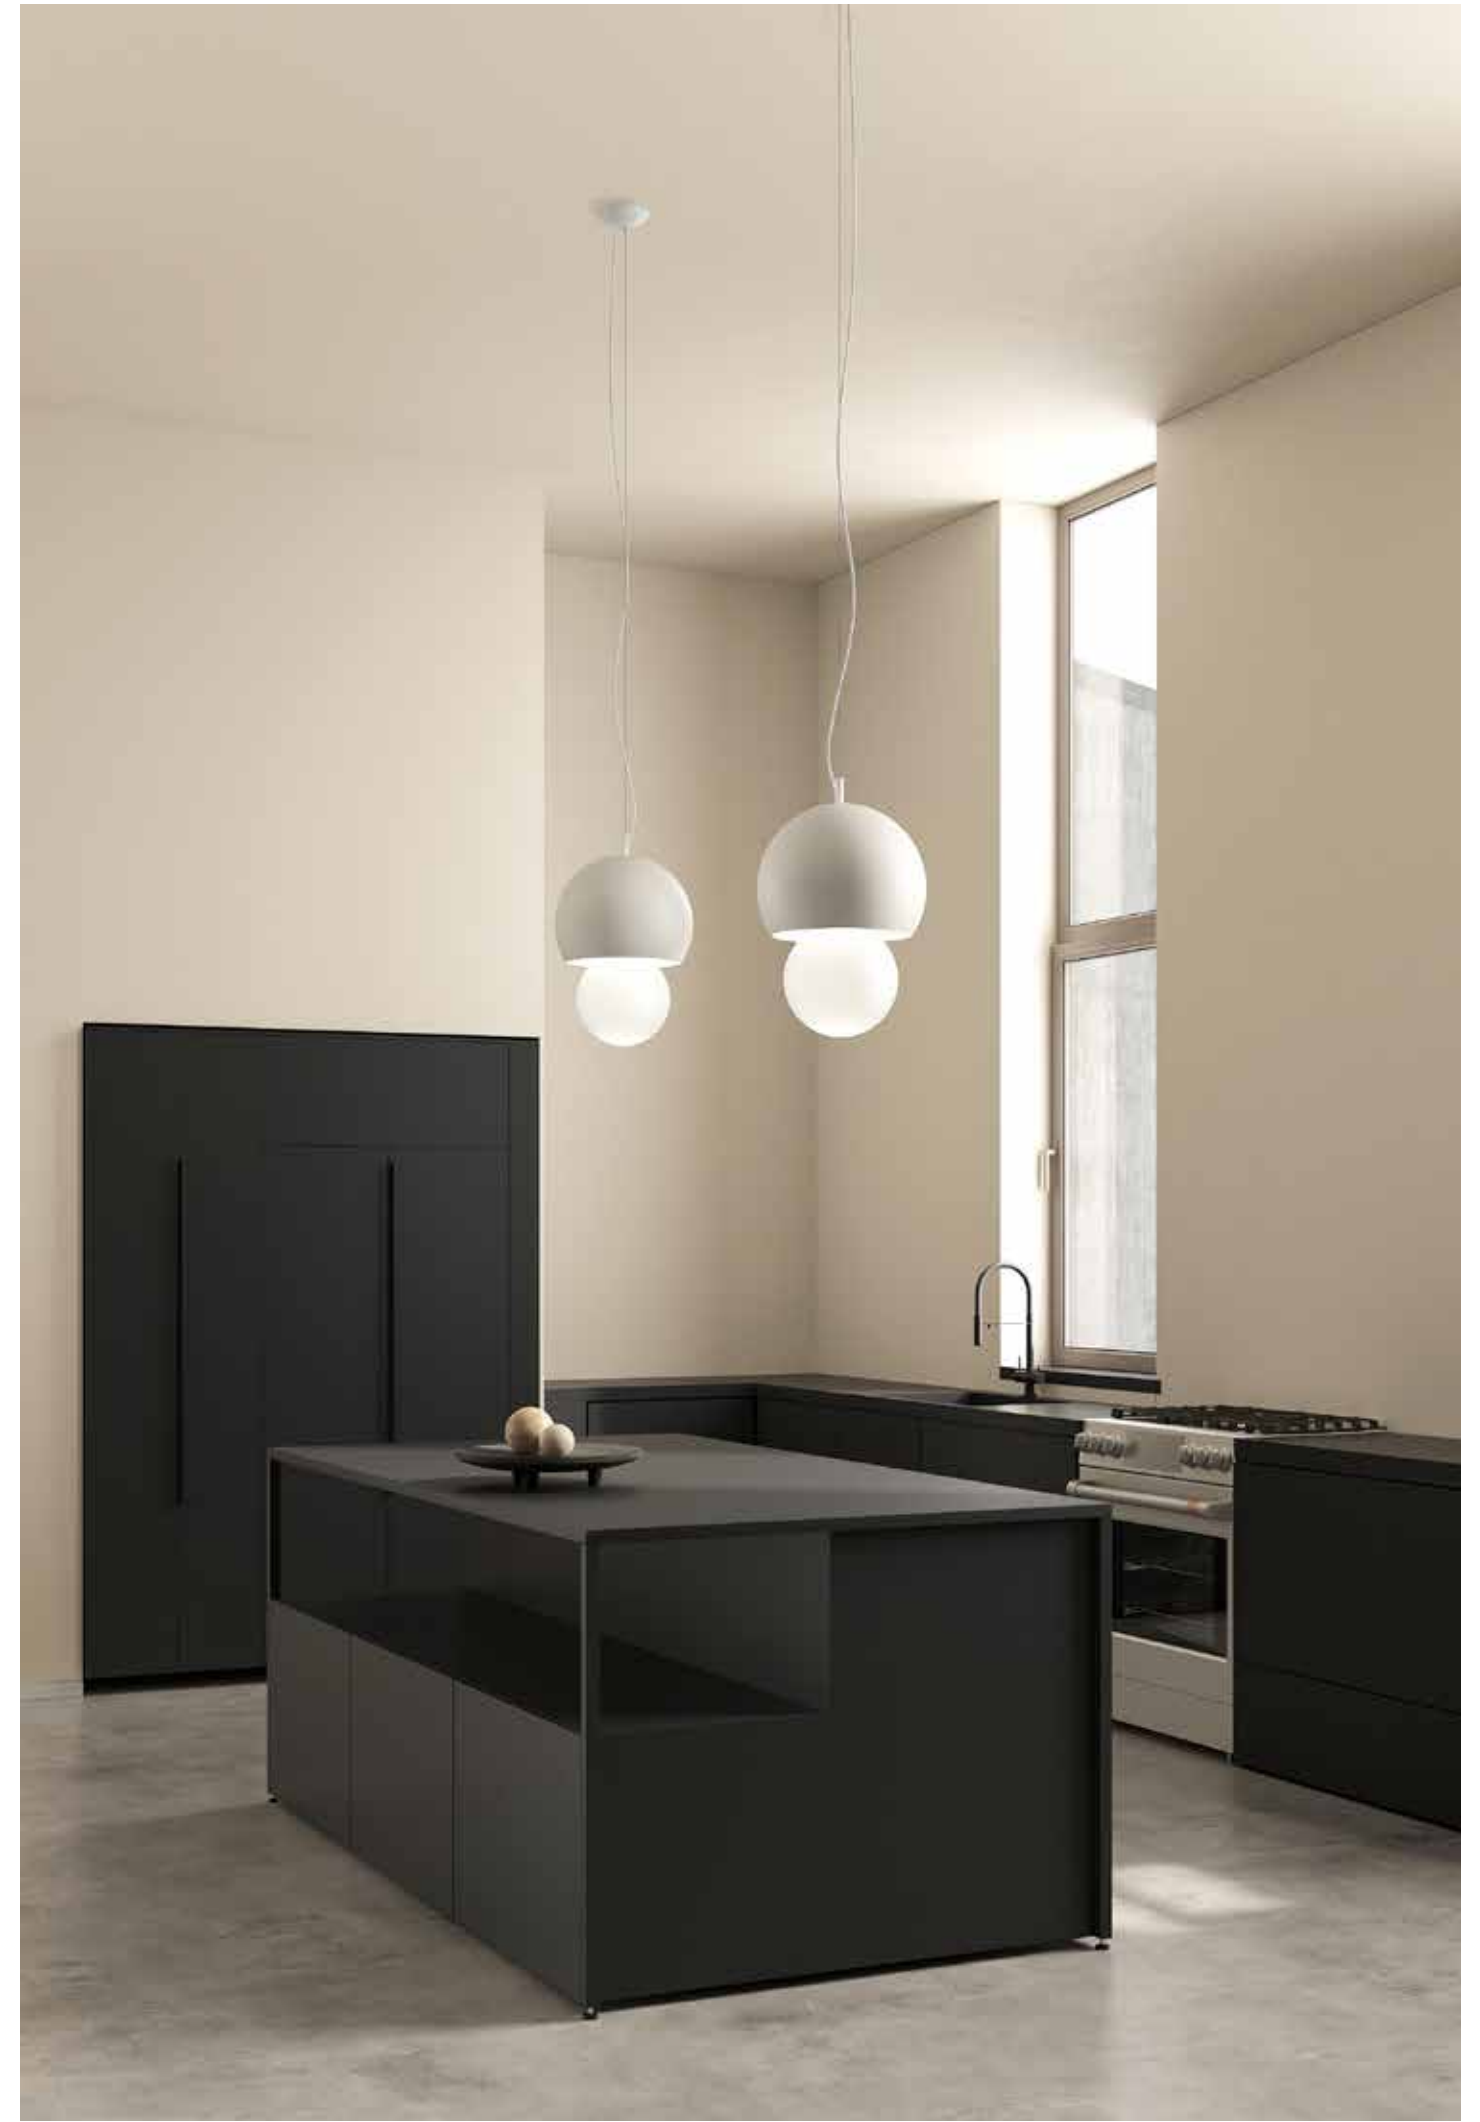

design debonademeo

Struttura in alluminio bianco opaco  
Sfera in vetro acidato

Structure in matt white aluminum  
Sphere in frosted glass

**SE310CB INT**

sospensione / pendant  
Ø24 h45 cm  
E27 4x max 7W LED  
IP 20