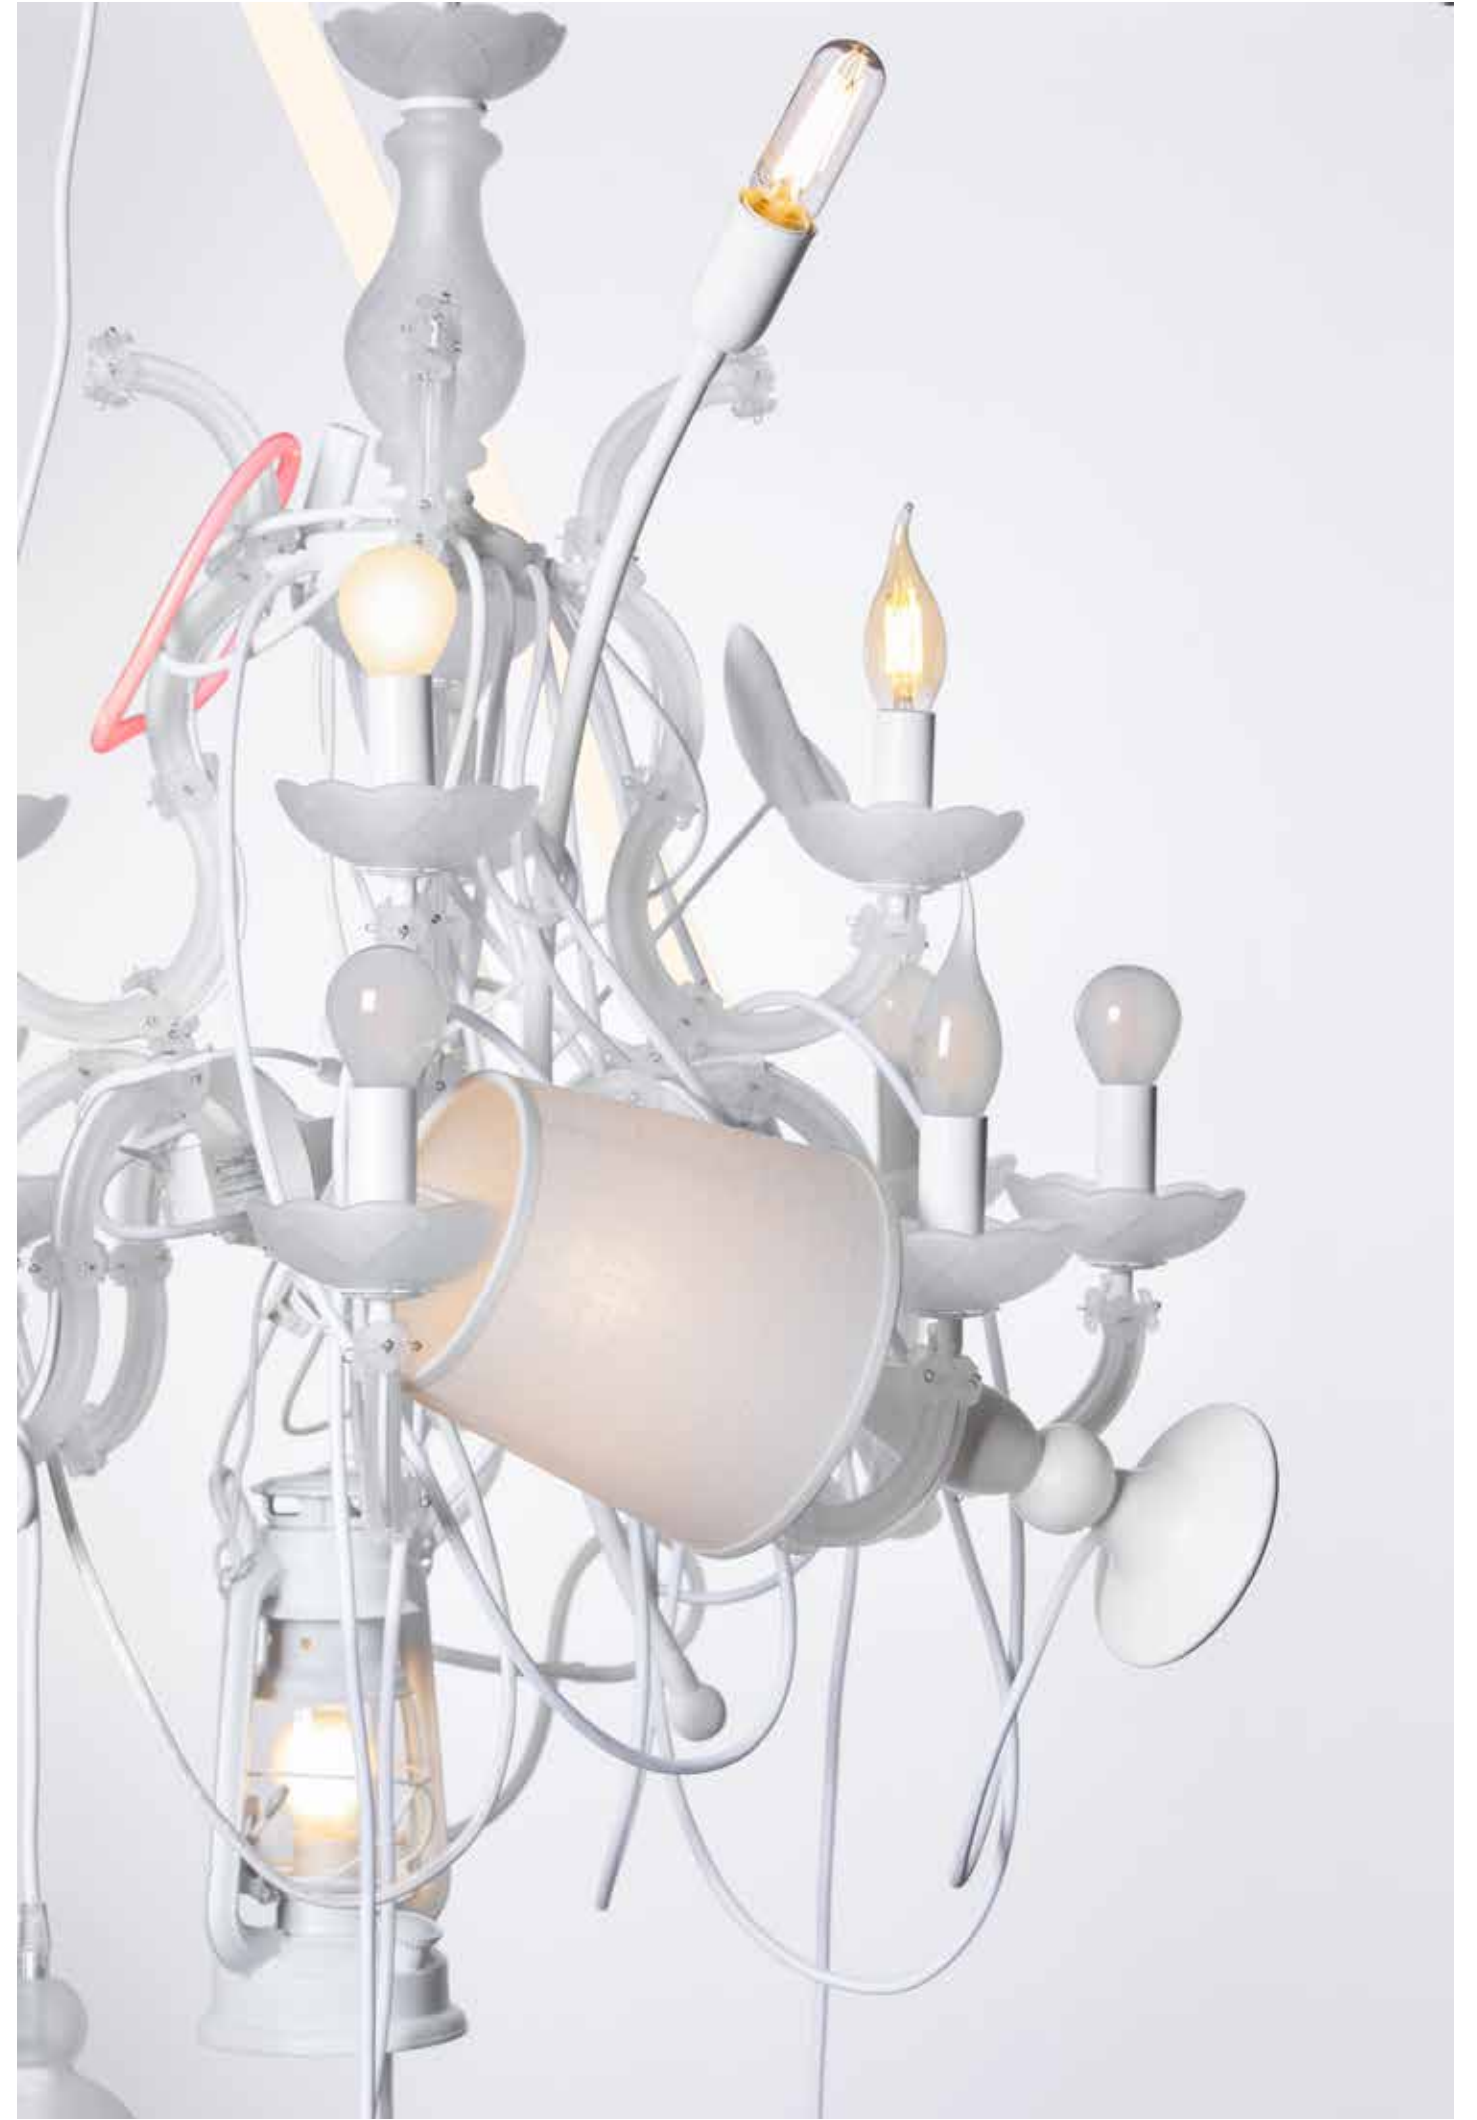

## BEAUTIFUL MESS

design marcantonio

Struttura in vetro satinato e metallo bianco opaco  
*Structure in frosted glass and matt white metal*

## BEAUTIFUL MESS

design marcantonio

**BEAUTIFUL MESS**  
design marcantonio

**BEAUTIFUL MESS**  
design marcantonio

Struttura in vetro satinato e metallo bianco opaco  
Structure in frosted glass and matt white metal