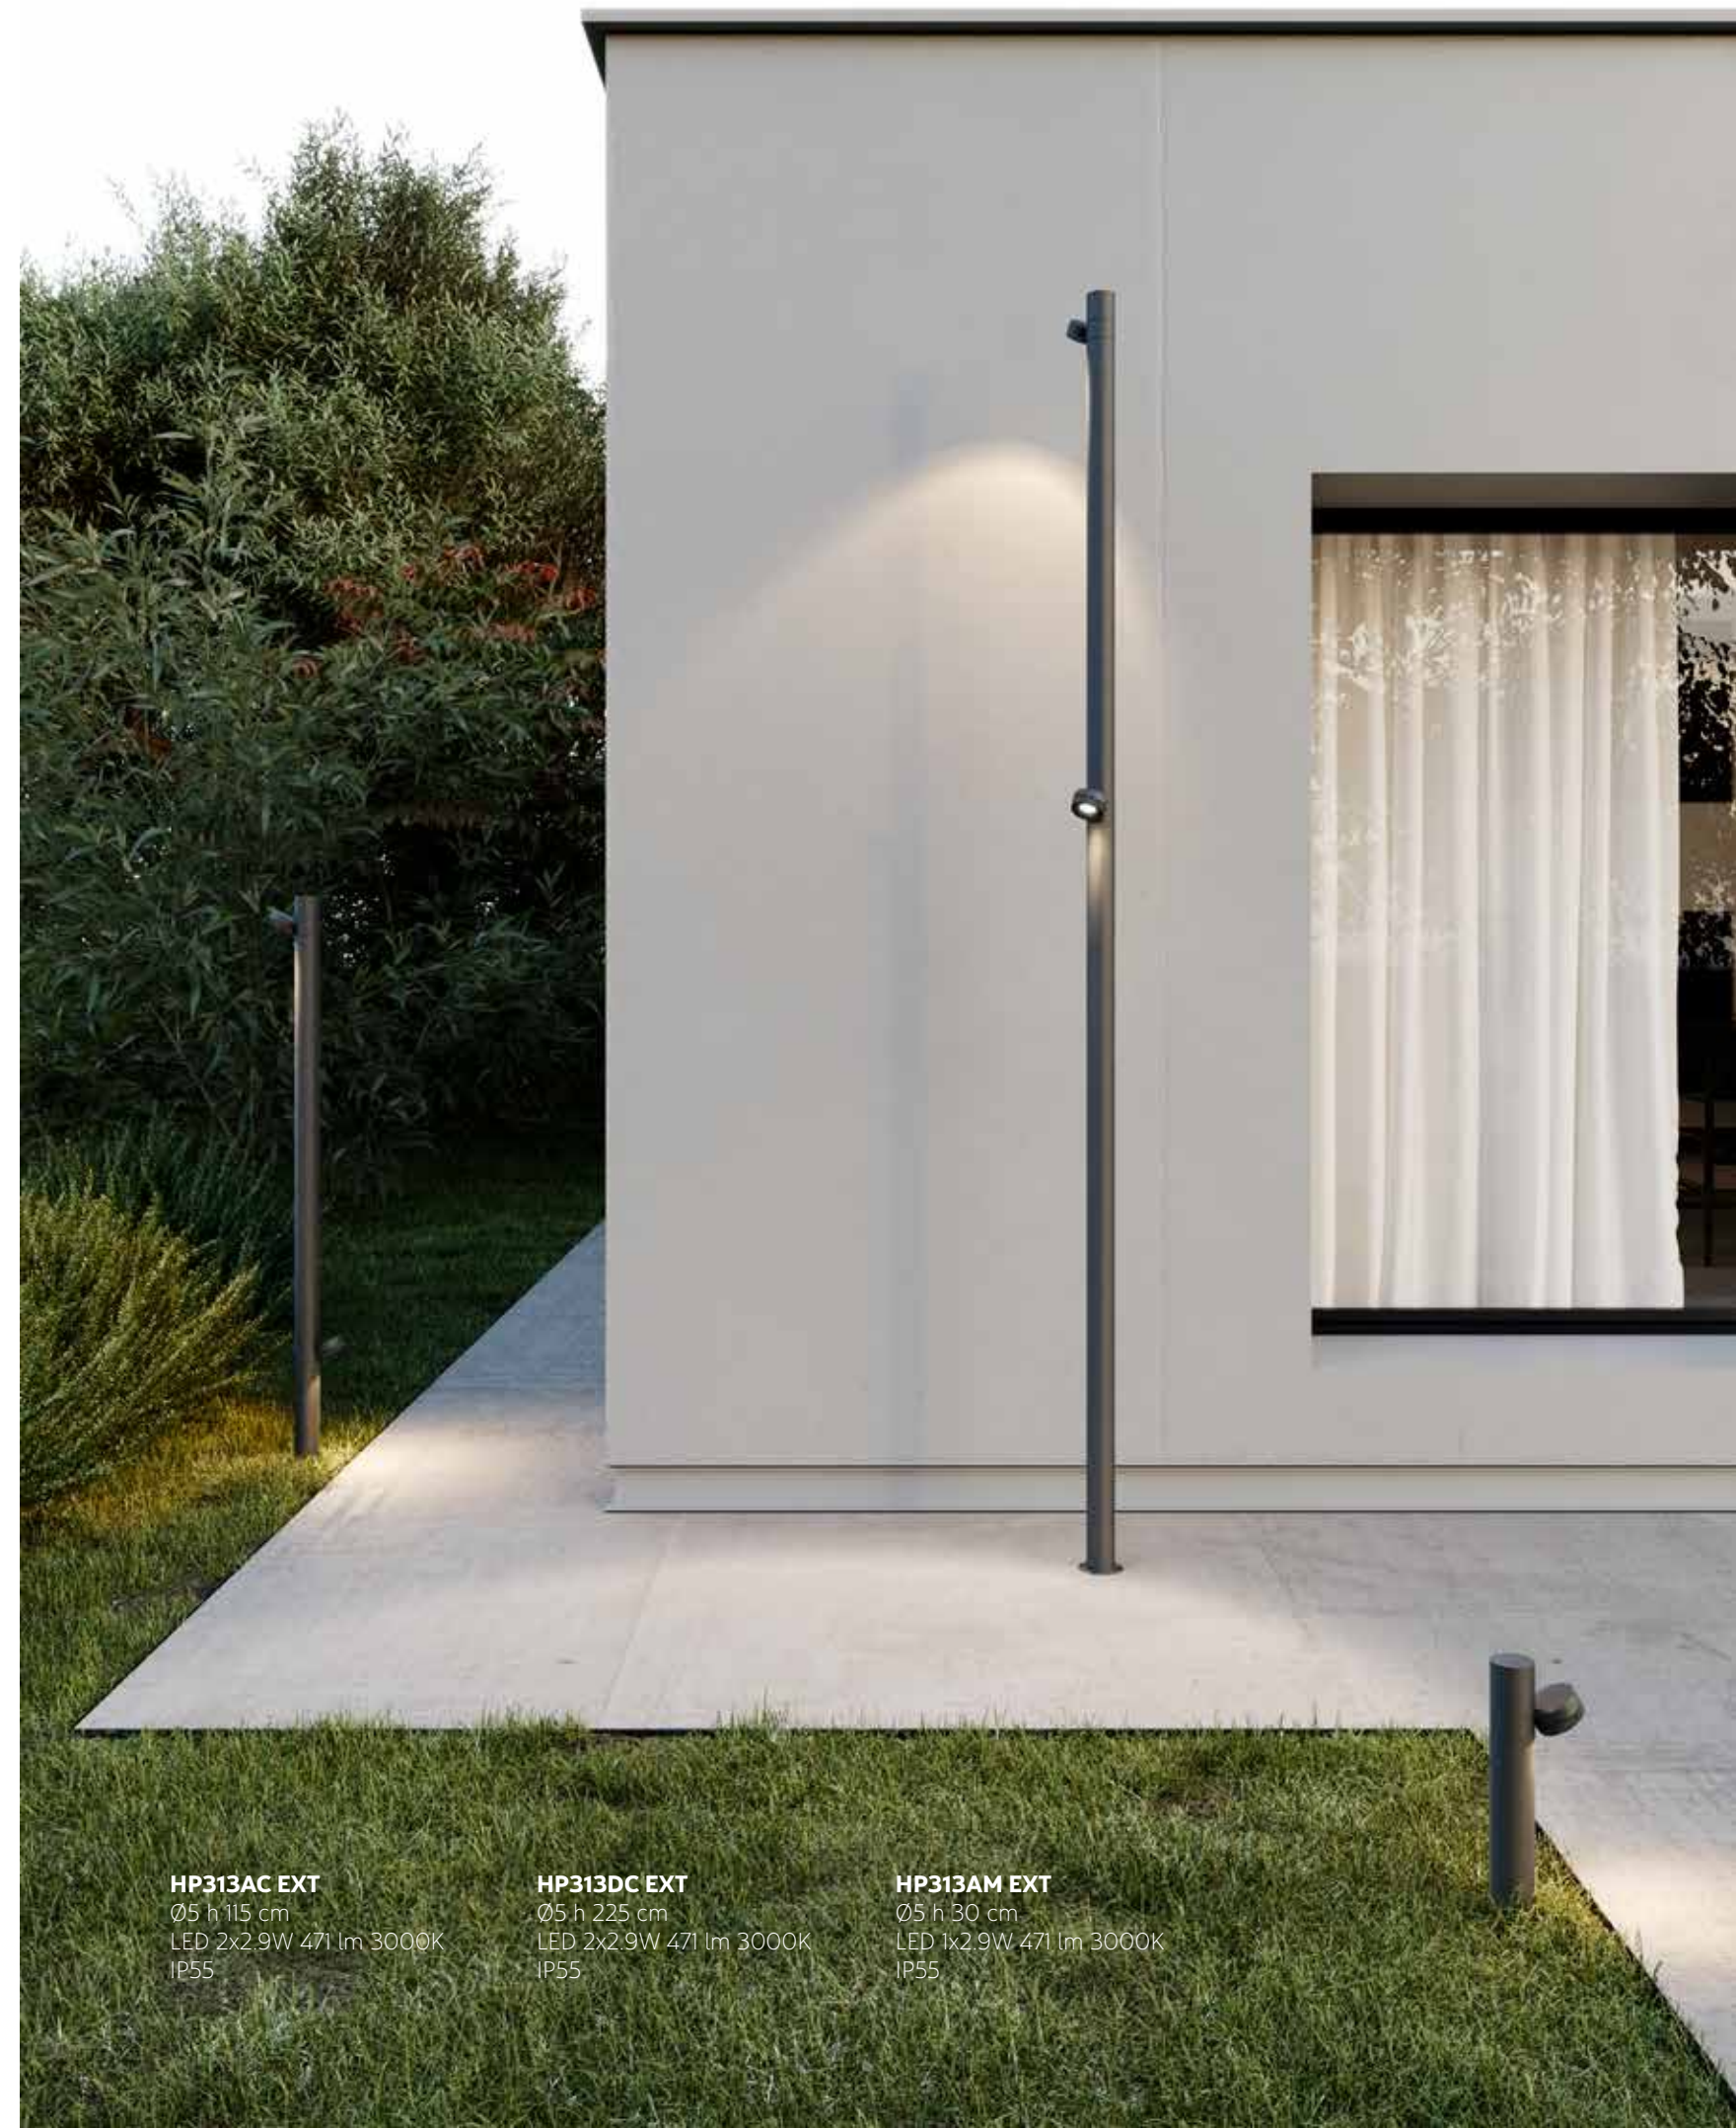

JACO
design edmondo testaguzza

HP313AC EXT
Ø5 h 115 cm
LED 2x2.9W 471 lm 3000K
IP55

HP313DC EXT
Ø5 h 225 cm
LED 2x2.9W 471 lm 3000K
IP55

HP313AM EXT
Ø5 h 30 cm
LED 1x2.9W 471 lm 3000K
IP55