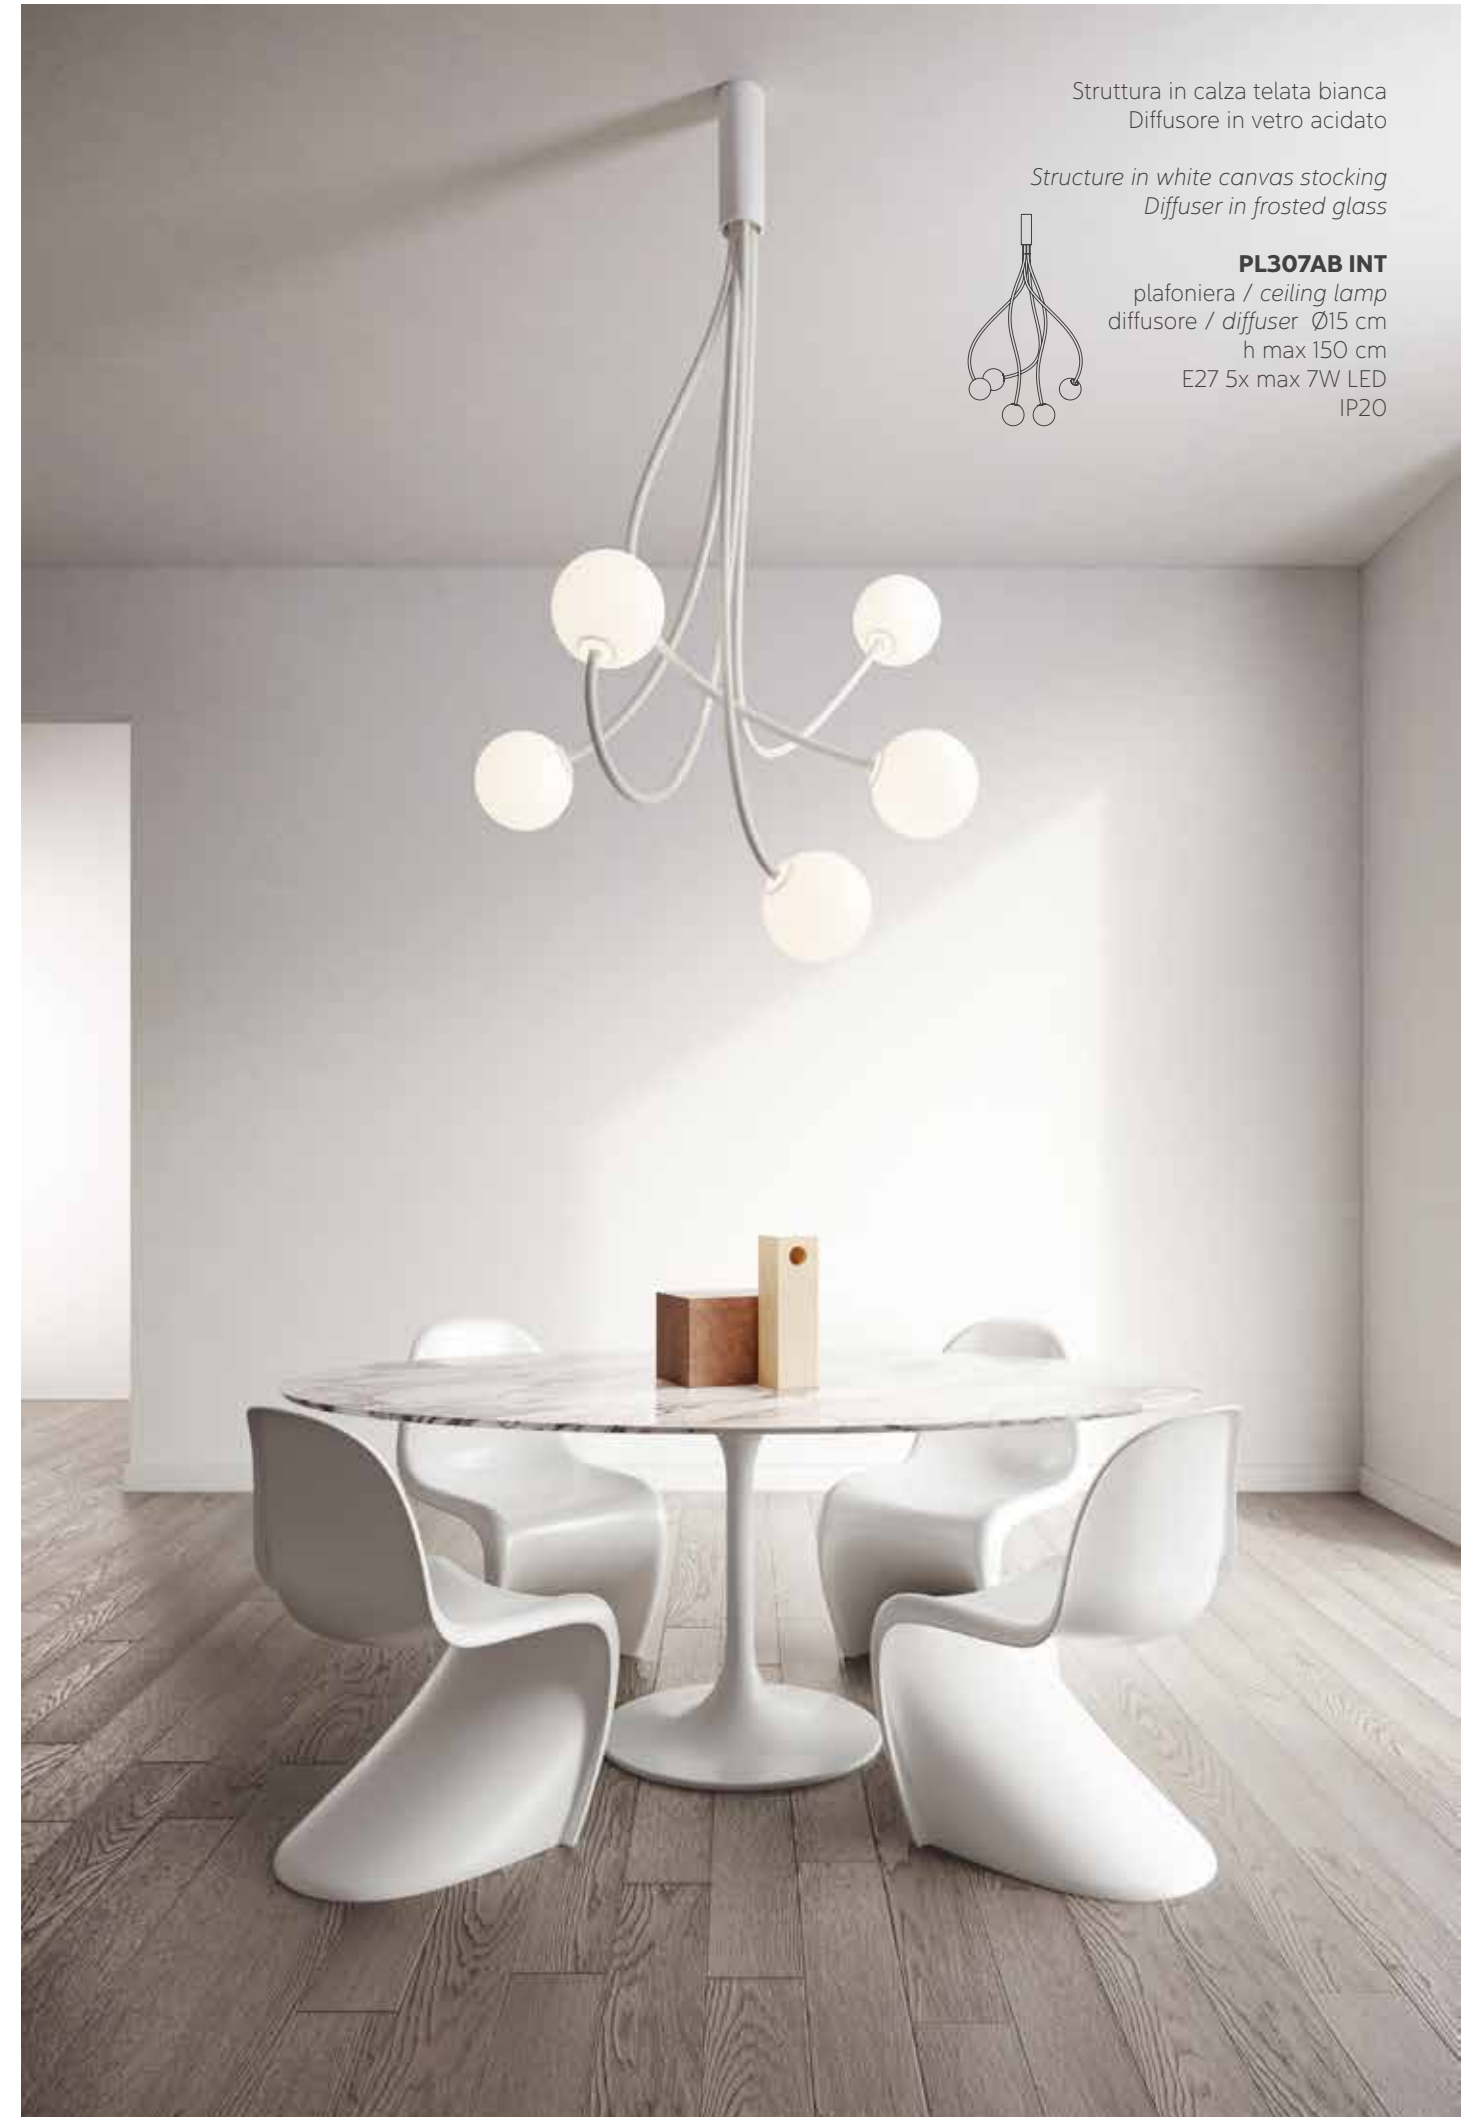

diffusore / diffuser Ø15 cm

h max 145 cm

E27 1x max 7W LED

IP55

Struttura in calza telata bianca  
Diffusore in vetro acidato

Structure in white canvas stocking  
Diffuser in frosted glass

**PL307AB INT**  
plafoniera / ceiling lamp  
diffusore / diffuser Ø15 cm  
h max 150 cm  
E27 5x max 7W LED  
IP20