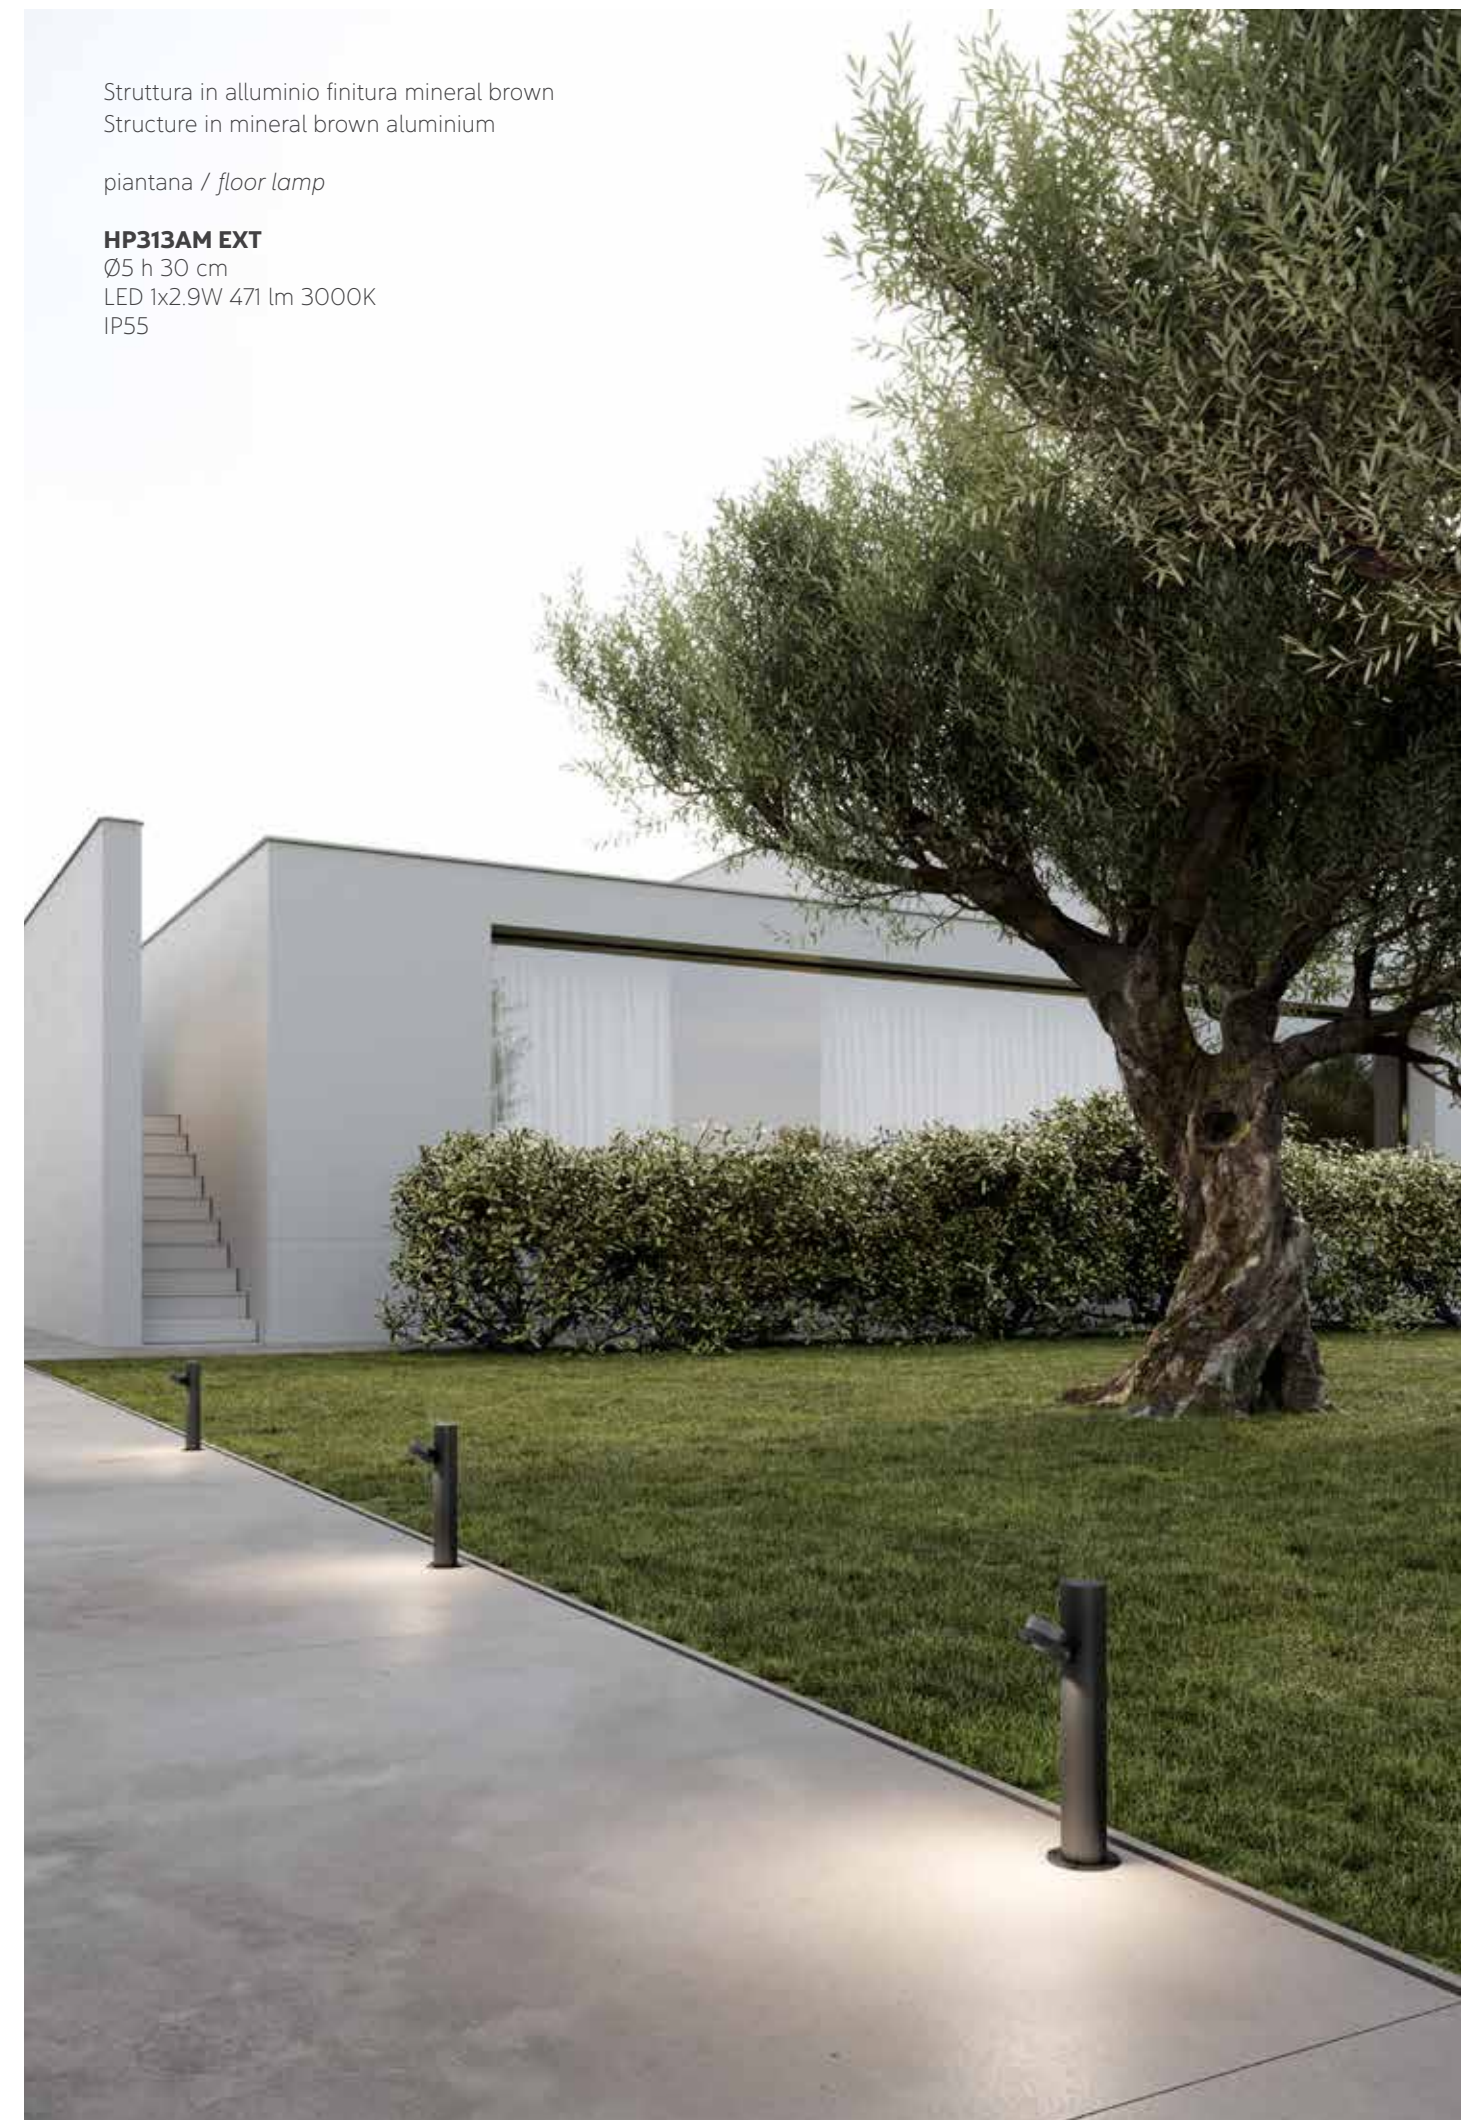

HP313AM EXT

Ø5 h 30 cm
LED 1x2.9W 471 lm 3000K
IP55